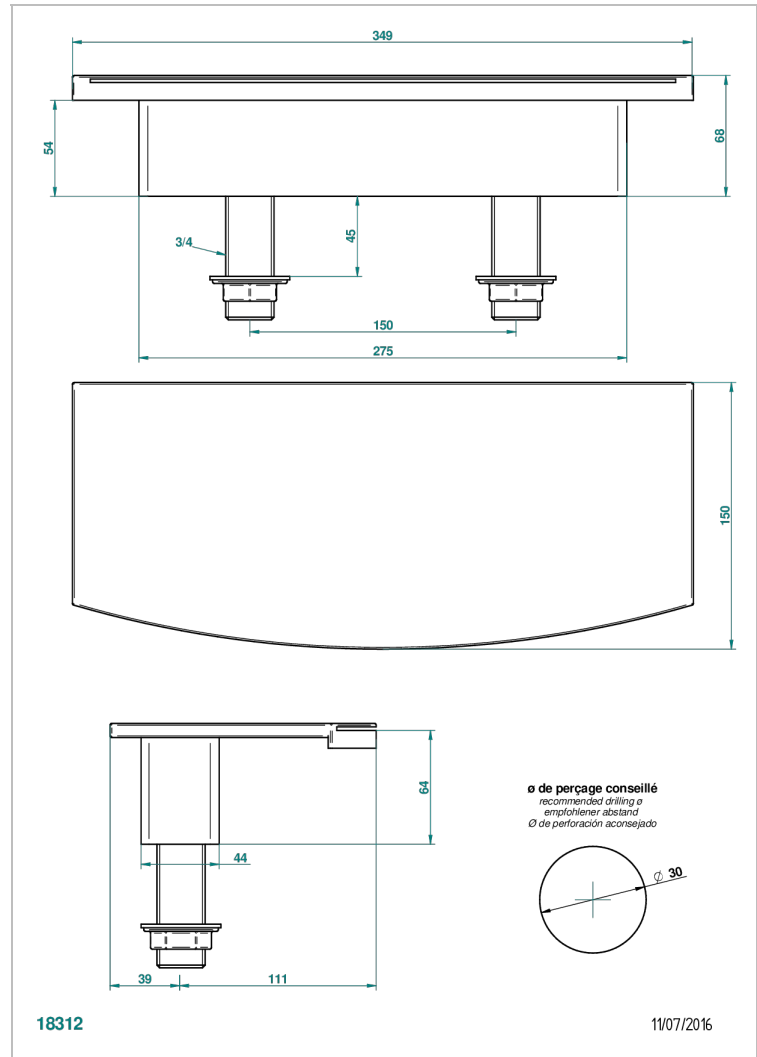

# BELUGA WITH LEVER

G1U-29NIA/E

Rim mounted waterfall bath spout, length: 350 mm

## CHARACTERISTIC

- Beluga with lever
- Rim mounted waterfall bath spout, length: 350 mm