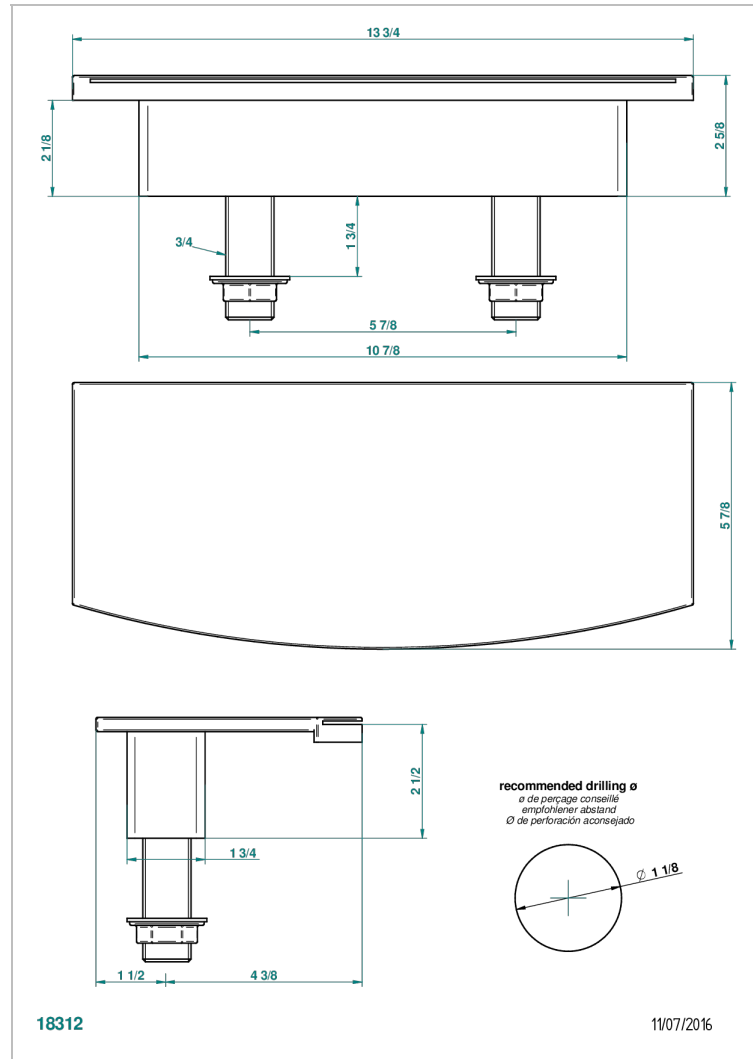

BELUGA WITH LEVER

G1U-29NIA/E

Rim mounted waterfall bath spout, length: 350 mm

THG[®]
PARIS

CHARACTERISTIC

- Beluga with lever
- Rim mounted waterfall bath spout, length: 350 mm

RELATED SKU'S

- Ref. G00-77 Connection kit for waterfall spouts