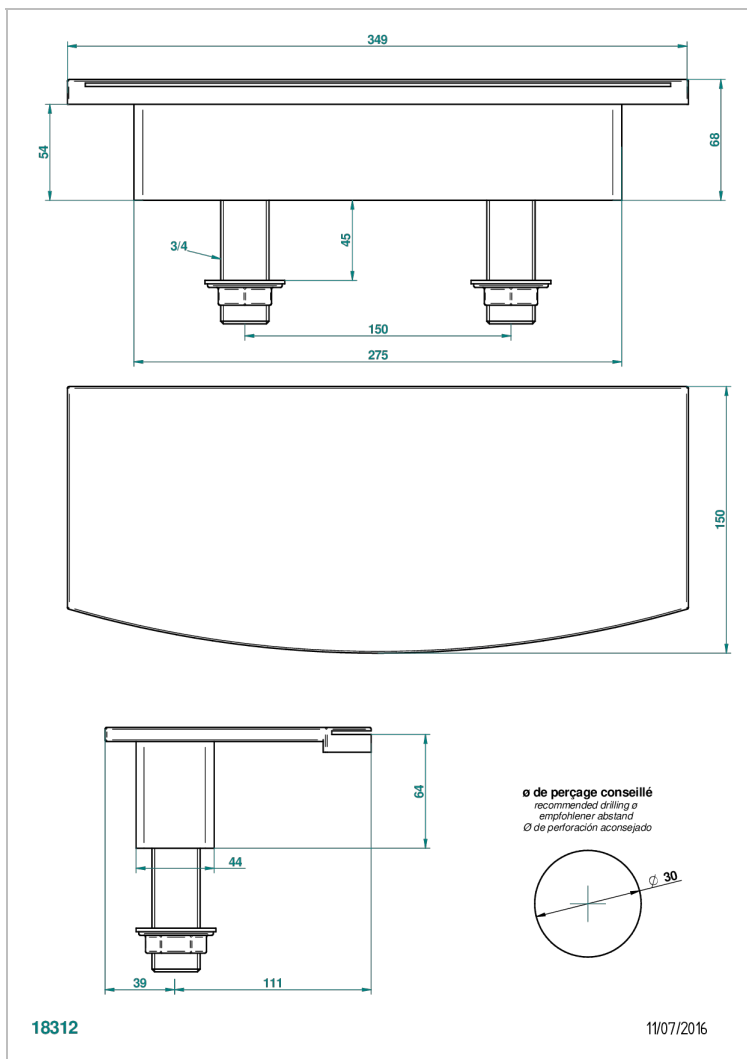

# BELUGA WITH LEVER

G1U-29NIA/E

Rim mounted waterfall bath spout, length: 350 mm

THG<sup>®</sup>  
PARIS

## CHARACTERISTIC

- Beluga with lever
- Rim mounted waterfall bath spout, length: 350 mm