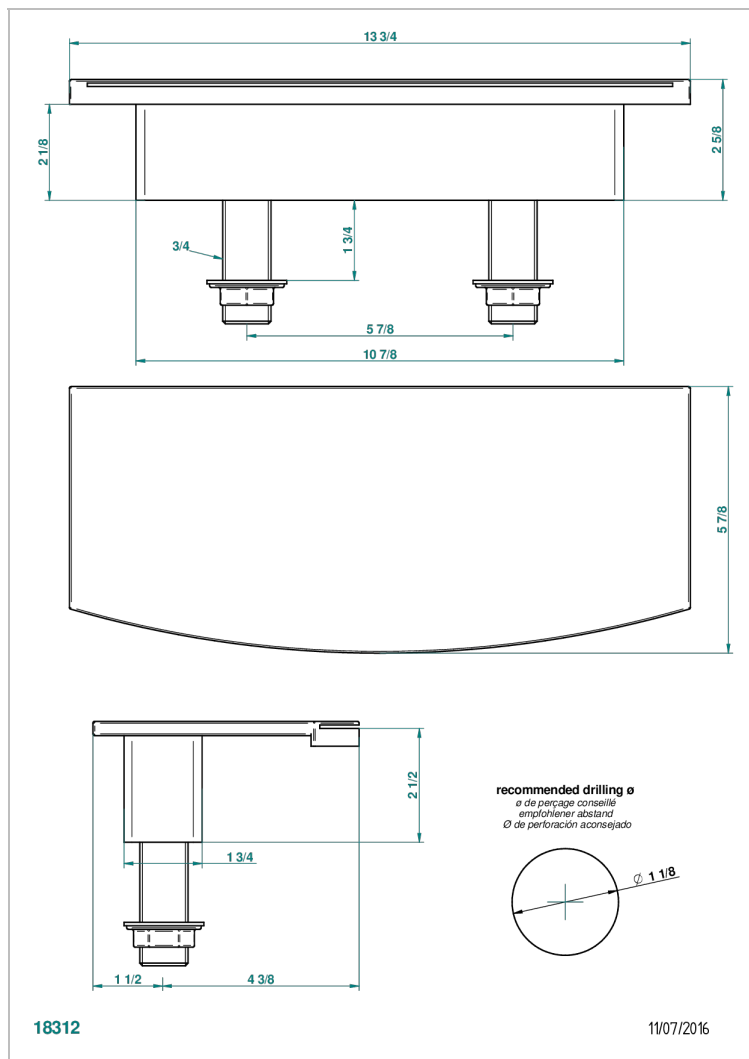

# BELUGA WITH LEVER

G1U-29NIA/E

Rim mounted waterfall bath spout, length: 350 mm

THG<sup>®</sup>  
PARIS

## CHARACTERISTIC

- Beluga with lever
- Rim mounted waterfall bath spout, length: 350 mm