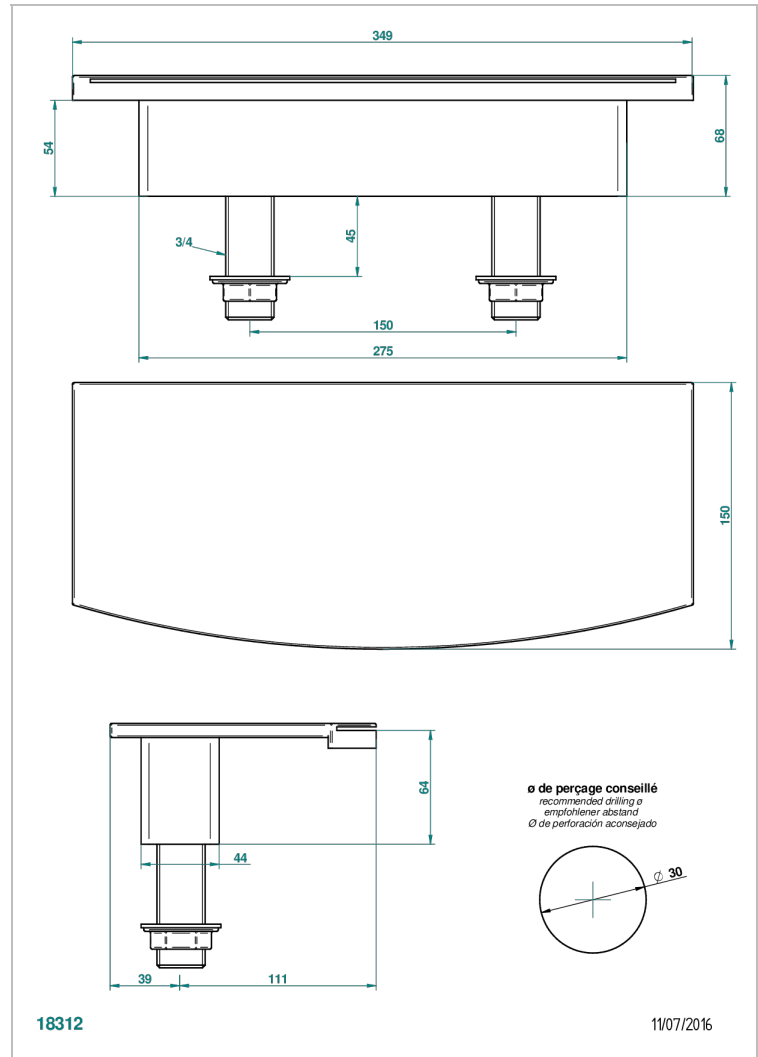

BELUGA WITH LEVER

G1U-29NIA/E

Rim mounted waterfall bath spout, length: 350 mm

CHARACTERISTIC

- Beluga with lever
- Rim mounted waterfall bath spout, length: 350 mm

RELATED SKU'S

- Ref. G00-77 Connection kit for waterfall spouts