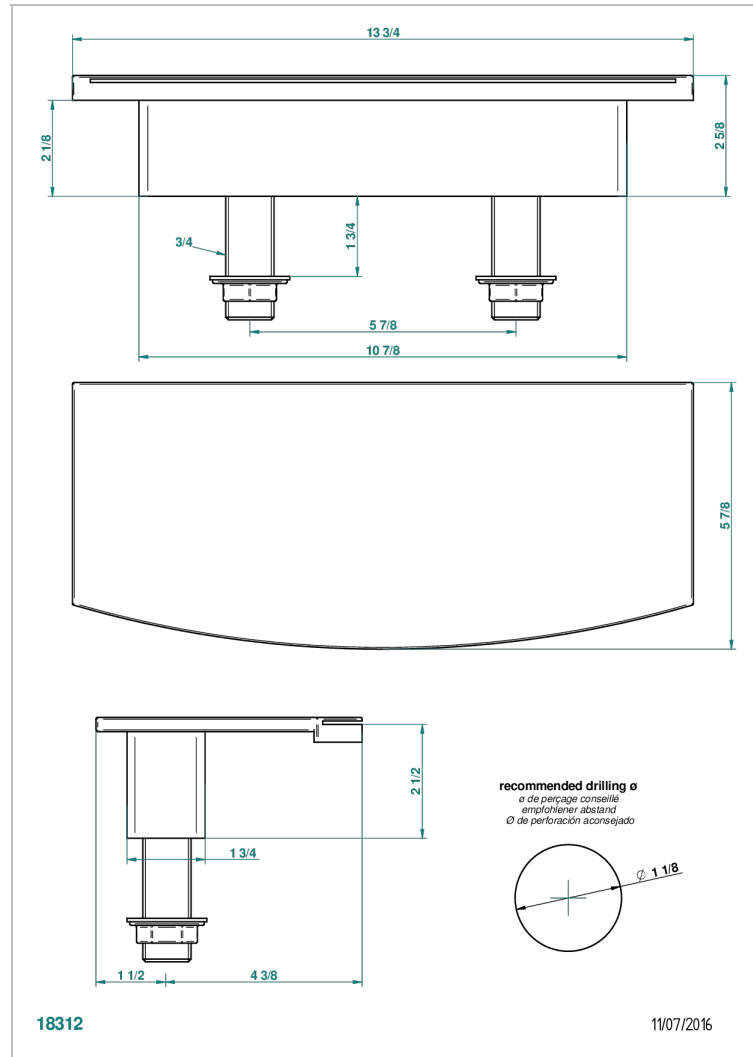

BELUGA WITH LEVER

G1U-29NIA/E

Rim mounted waterfall bath spout, length: 350 mm

THG[®]
PARIS

CHARACTERISTIC

- Beluga with lever
- Rim mounted waterfall bath spout, length: 350 mm

RELATED SKU'S

- Ref. G00-77 Connection kit for waterfall spouts