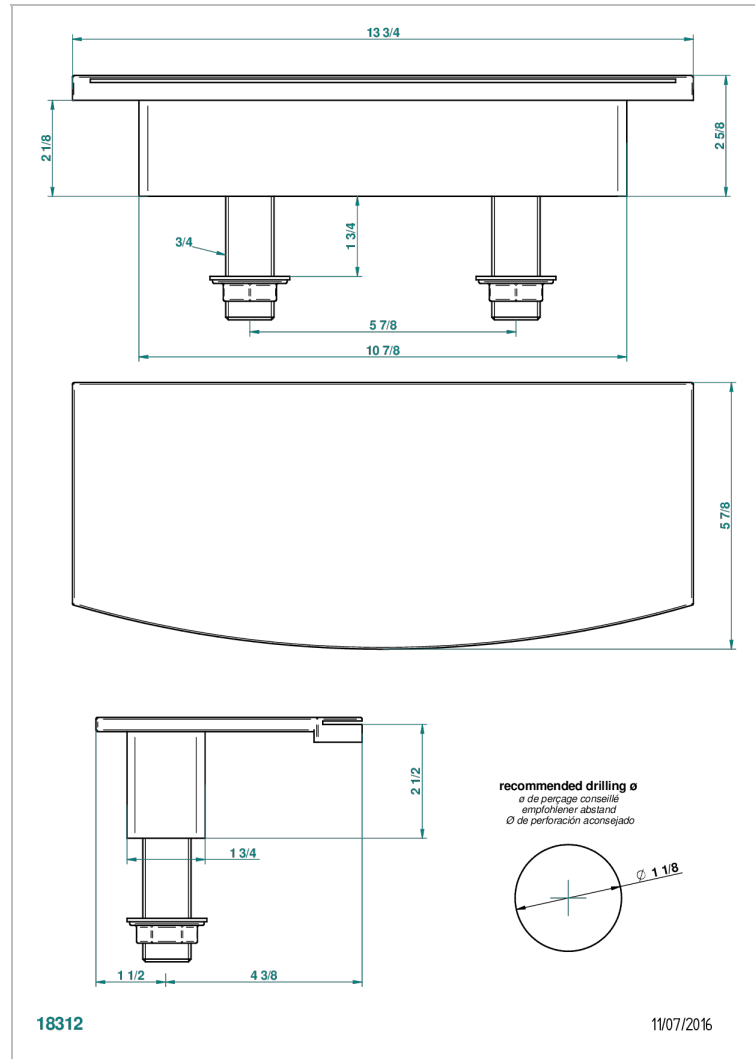

BELUGA

G1T-29NIA/E

Waterfall bath spout, deck mounted, 13.3/4"

THG[®]
PARIS

CHARACTERISTIC

- Beluga
- Waterfall bath spout, deck mounted, 13.3/4"

RELATED SKU'S

- Ref. G00-77 Special Tee set for waterfall spout