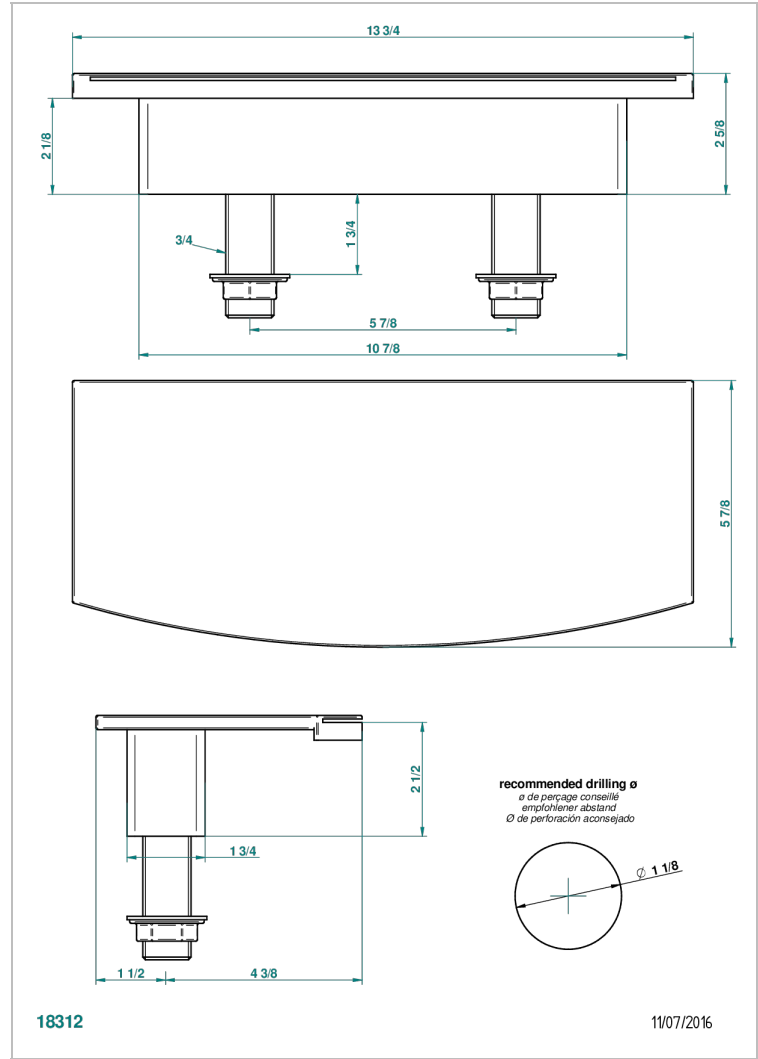

BELUGA

G1T-29NIA/E

Rim mounted waterfall bath spout, length: 350 mm

THG[®]
PARIS

CHARACTERISTIC

- Beluga
- Rim mounted waterfall bath spout, length: 350 mm

RELATED SKU'S

- Ref. G00-77 Connection kit for waterfall spouts