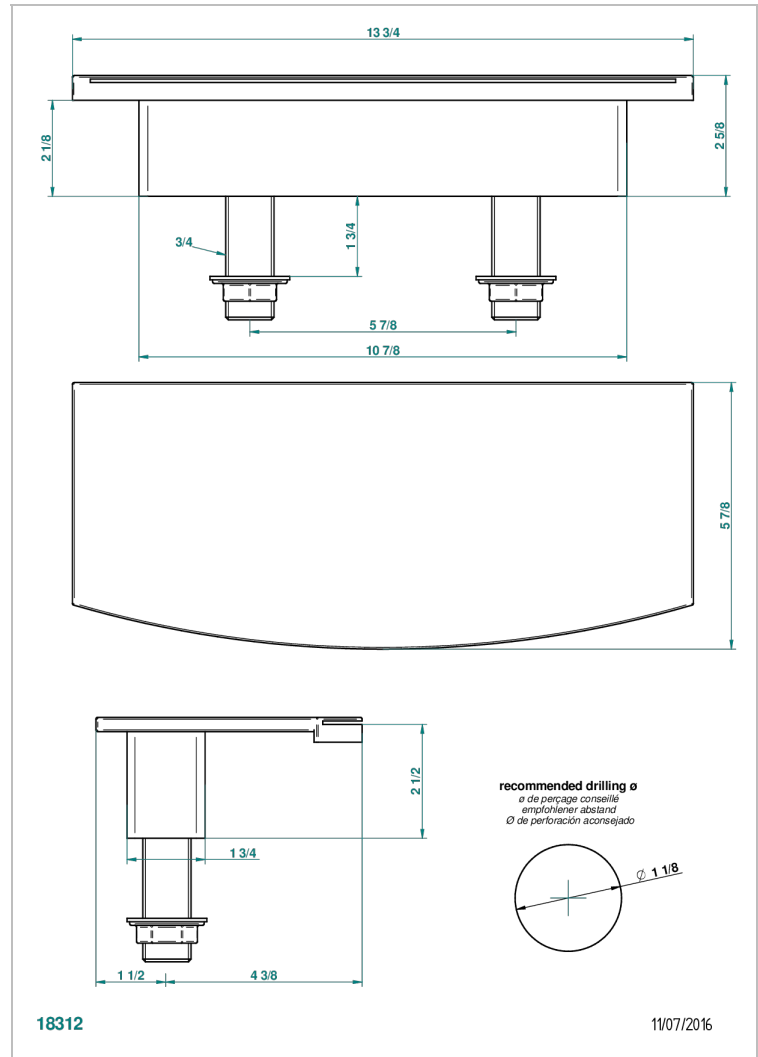

BELUGA

G1T-29NIA/E

Rim mounted waterfall bath spout, length: 350 mm

THG[®]
PARIS

CHARACTERISTIC

- Beluga
- Rim mounted waterfall bath spout, length: 350 mm

RELATED SKU'S

- Ref. G00-77 Connection kit for waterfall spouts