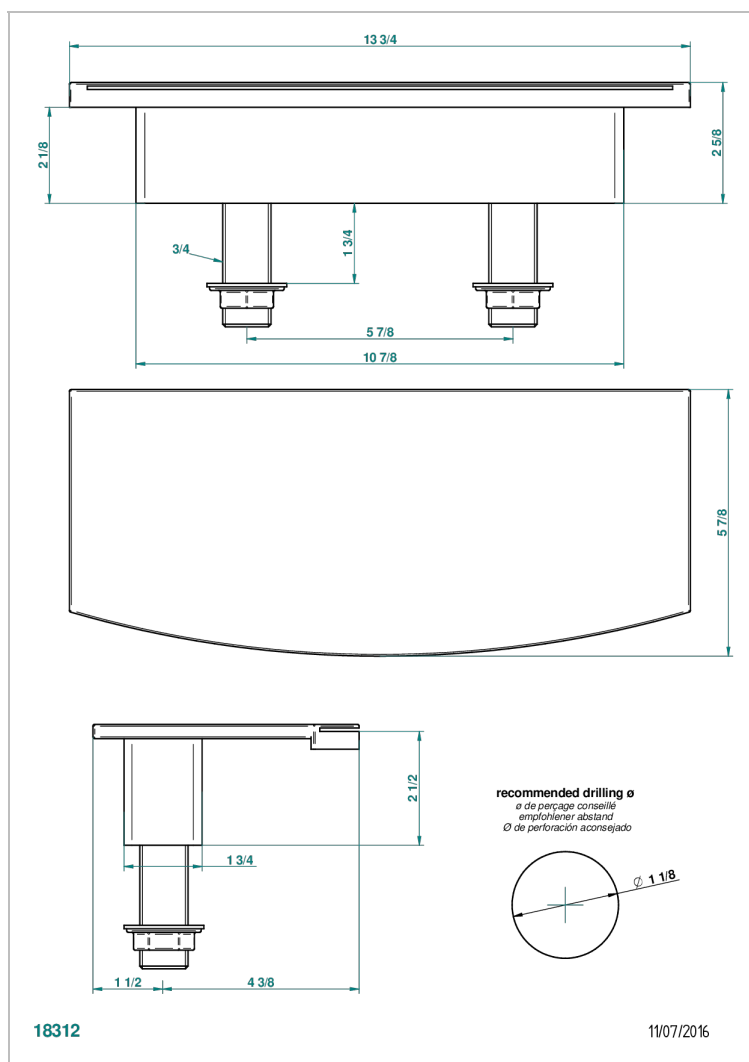

URBAN

A39-29NIA/E

Rim mounted waterfall bath spout, length: 350 mm

THG[®]
PARIS

CHARACTERISTIC

- Urban
- Rim mounted waterfall bath spout, length: 350 mm

RELATED SKU'S

- Ref. G00-77 Connection kit for waterfall spouts