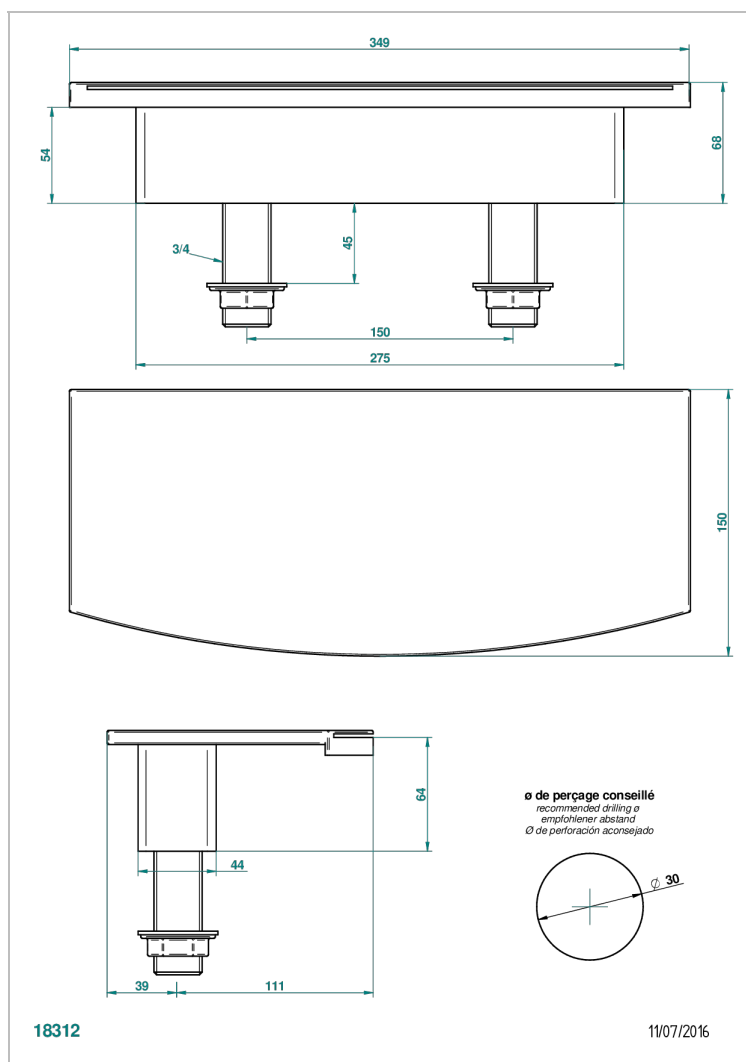

URBAN

A39-29NIA/E

Rim mounted waterfall bath spout, length: 350 mm

THG[®]
PARIS

CHARACTERISTIC

- Urban
- Rim mounted waterfall bath spout, length: 350 mm

RELATED SKU'S

- Ref. G00-77 Connection kit for waterfall spouts