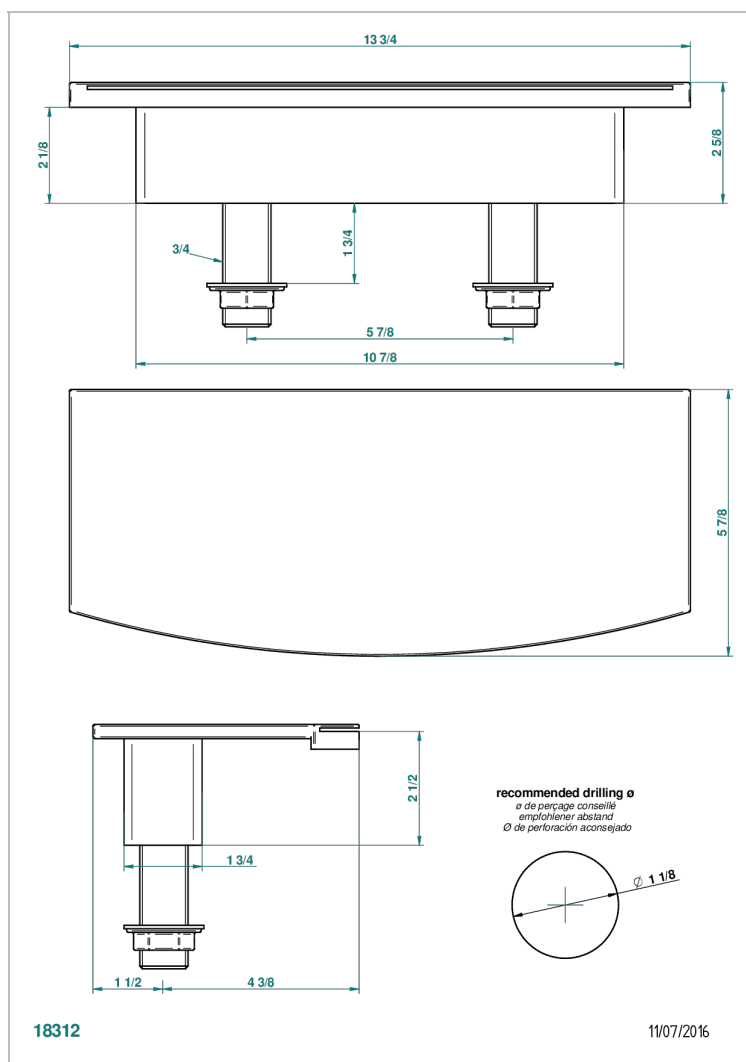

URBAN

A39-29NIA/E

Rim mounted waterfall bath spout, length: 350 mm

THG[®]
PARIS

CHARACTERISTIC

- Urban
- Rim mounted waterfall bath spout, length: 350 mm

RELATED SKU'S

- Ref. G00-77 Connection kit for waterfall spouts