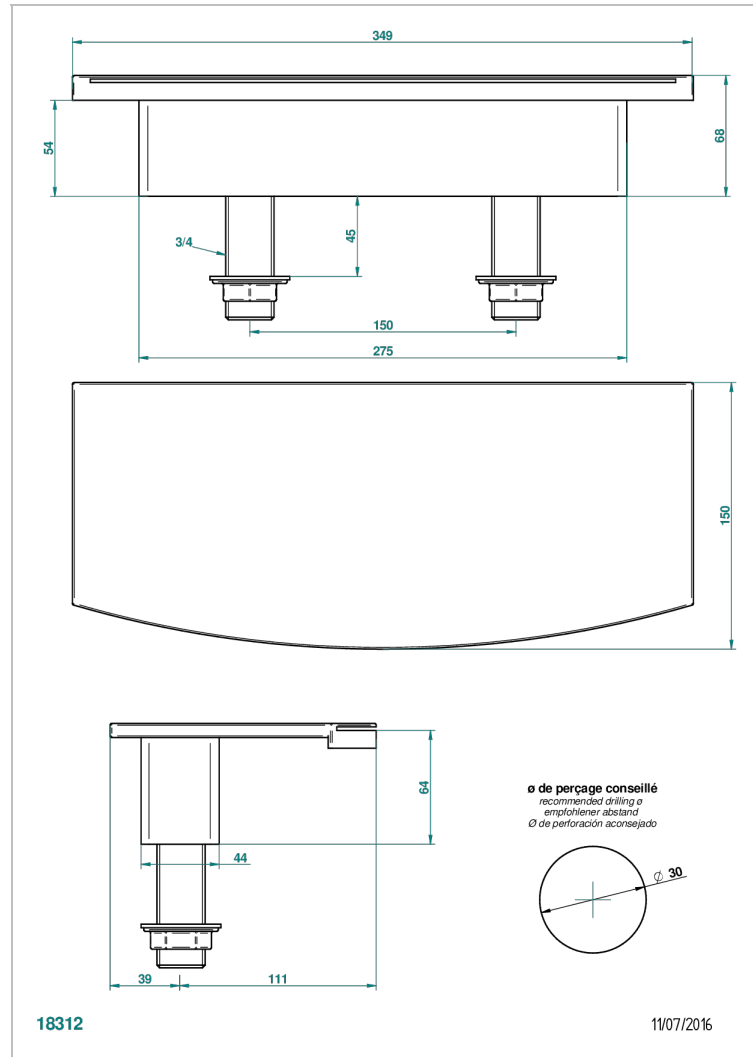

BAMBOU CLEAR CRYSTAL

A35-29NIA/E

Waterfall bath spout, deck mounted, 13.3/4"

CHARACTERISTIC

- BamboU Clear crystal
- Waterfall bath spout, deck mounted, 13.3/4"

RELATED SKU'S

- Ref. G00-77 Special Tee set for waterfall spout