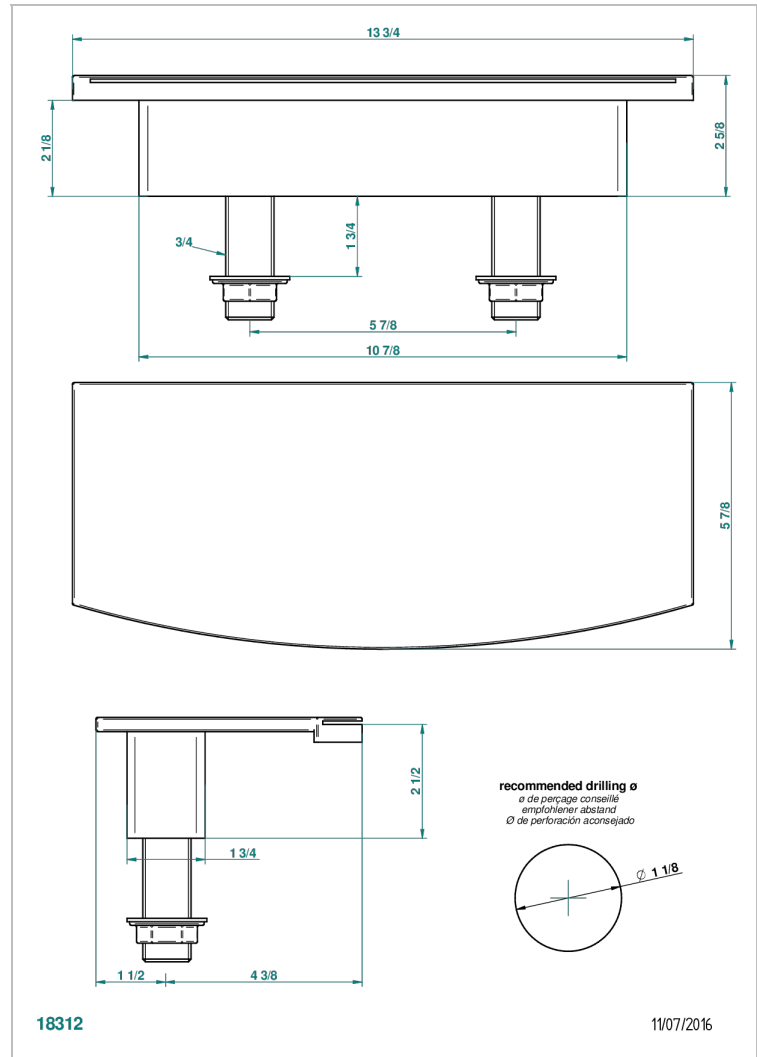

BAMBOU CLEAR CRYSTAL

A35-29NIA/E

Waterfall bath spout, deck mounted, 13.3/4"

CHARACTERISTIC

- Bambou Clear crystal
- Waterfall bath spout, deck mounted, 13.3/4"

RELATED SKU'S

- Ref. G00-77 Special Tee set for waterfall spout