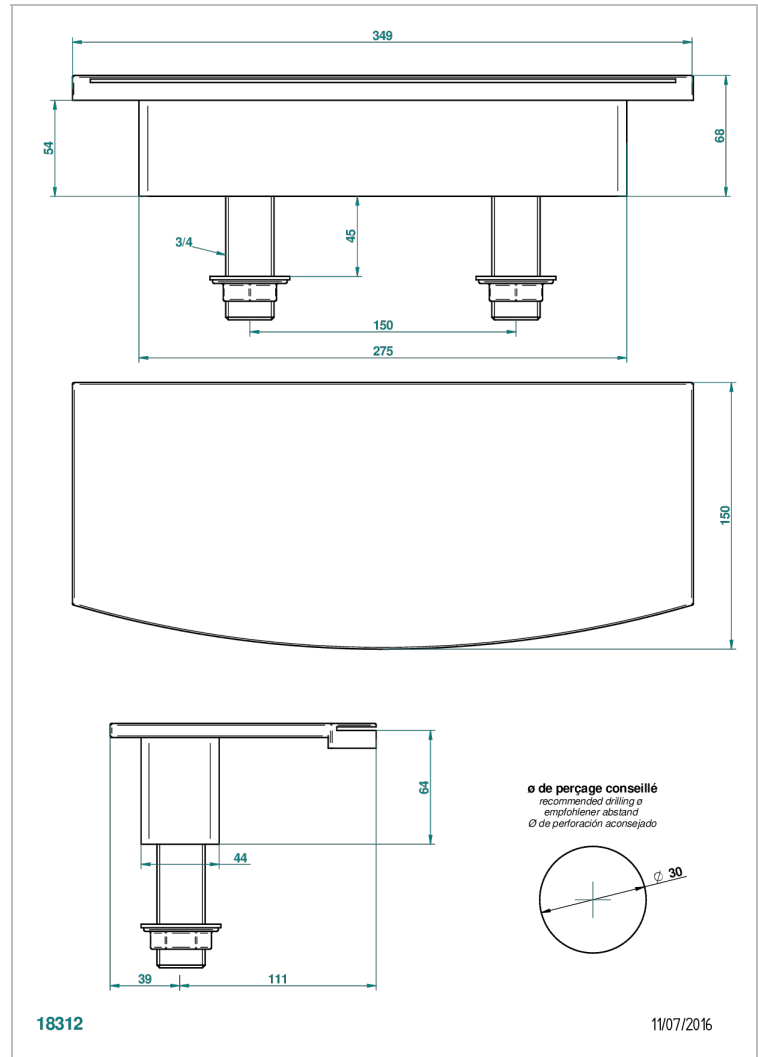

BAMBOU CLEAR CRYSTAL

A35-29NIA/E

Rim mounted waterfall bath spout, length: 350 mm

THG[®]
PARIS

CHARACTERISTIC

- Bambou Clear crystal
- Rim mounted waterfall bath spout, length: 350 mm

RELATED SKU'S

- Ref. G00-77 Connection kit for waterfall spouts