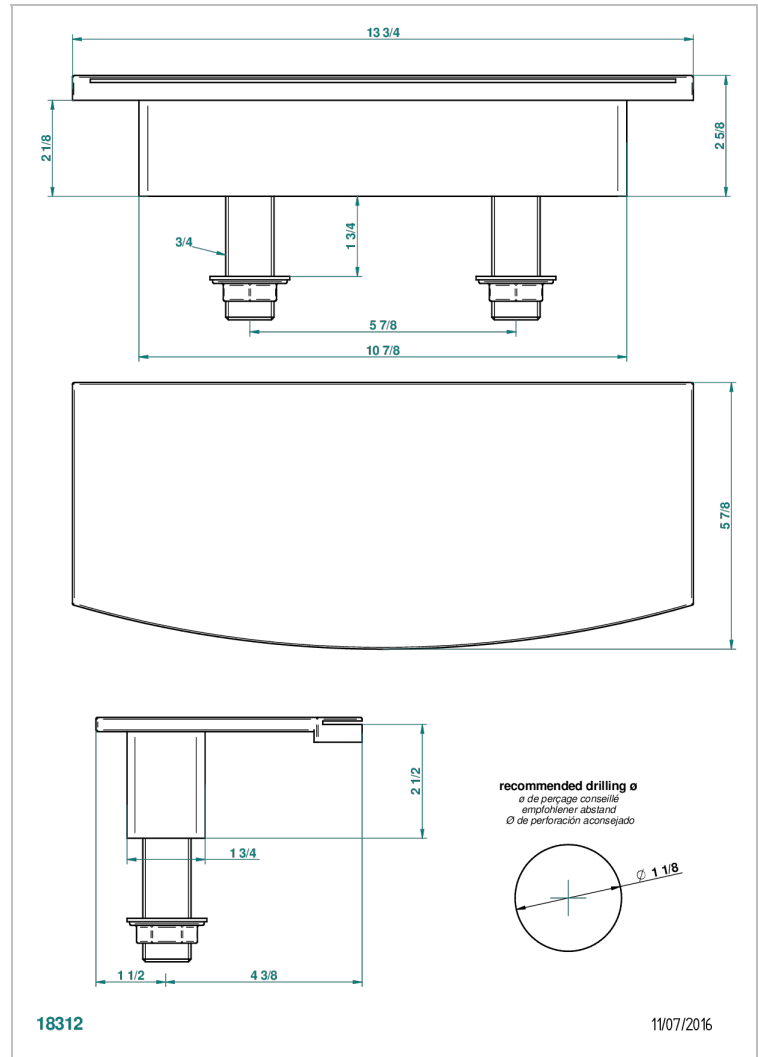

BAMBOU CLEAR CRYSTAL

A35-29NIA/E

Rim mounted waterfall bath spout, length: 350 mm

THG[®]
PARIS

CHARACTERISTIC

- BamboU Clear crystal
- Rim mounted waterfall bath spout, length: 350 mm

RELATED SKU'S

- Ref. G00-77 Connection kit for waterfall spouts