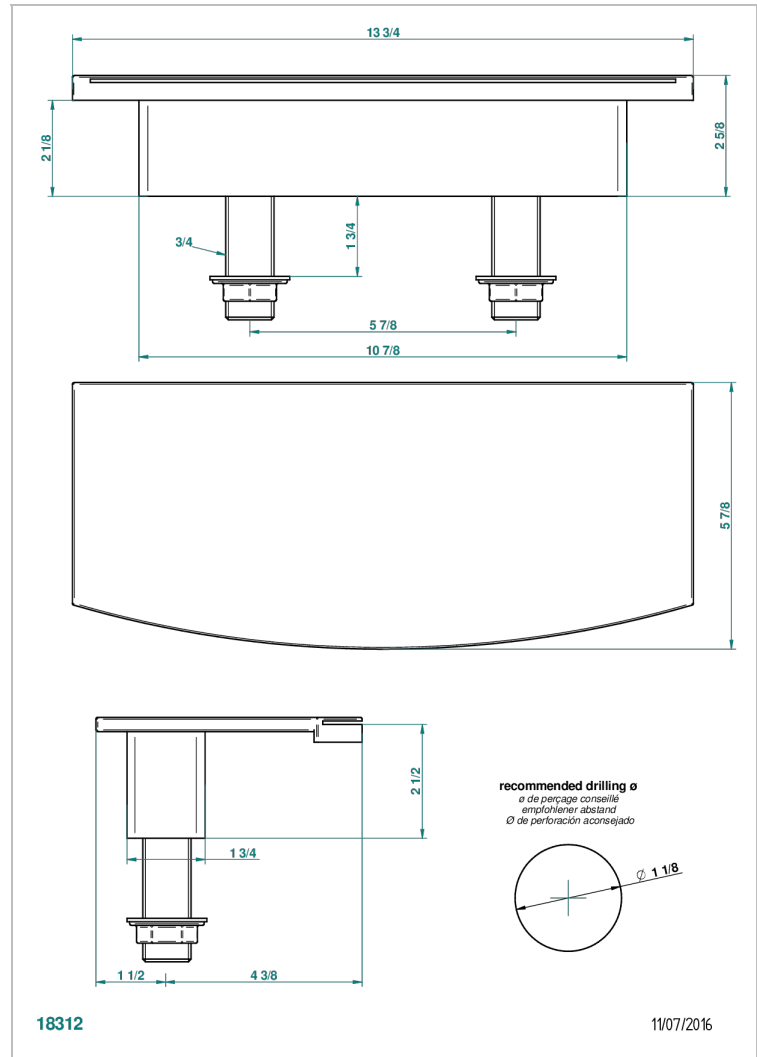

BAMBOU AMBER CRYSTAL

A34-29NIA/E

Rim mounted waterfall bath spout, length: 350 mm

THG[®]
PARIS

CHARACTERISTIC

- Bambou Amber crystal
- Rim mounted waterfall bath spout, length: 350 mm

RELATED SKU'S

- Ref. G00-77 Connection kit for waterfall spouts