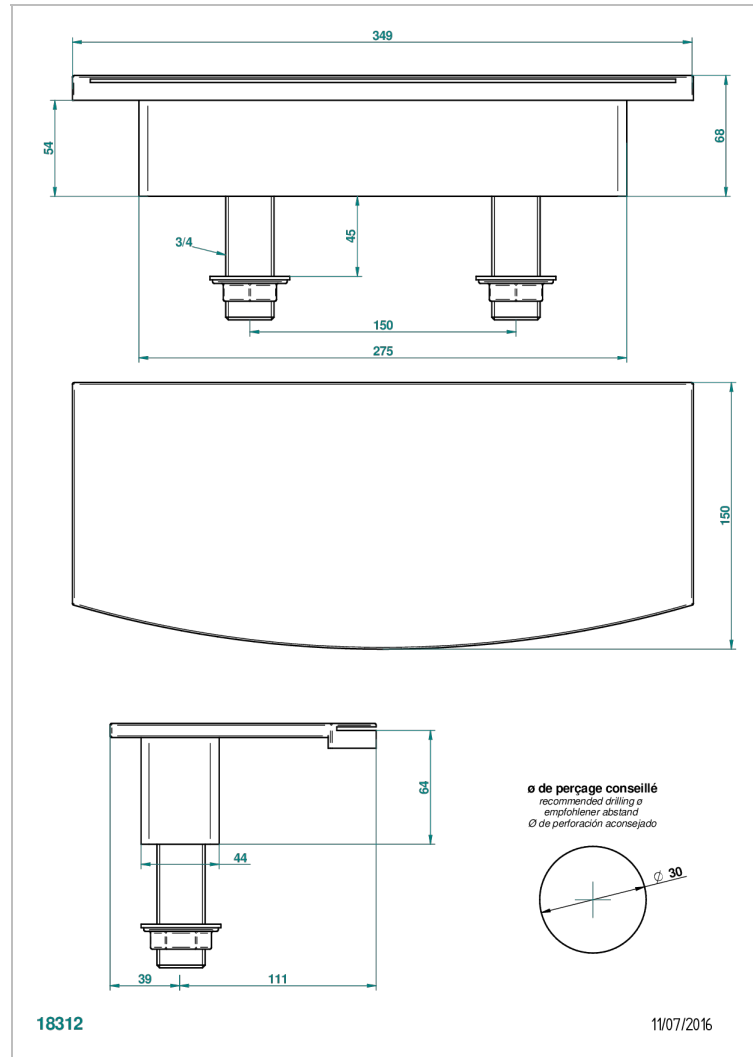

BAMBOU AMBER CRYSTAL

A34-29NIA/E

Rim mounted waterfall bath spout, length: 350 mm

THG[®]
PARIS

CHARACTERISTIC

- BamboU Amber crystal
- Rim mounted waterfall bath spout, length: 350 mm

RELATED SKU'S

- Ref. G00-77 Connection kit for waterfall spouts