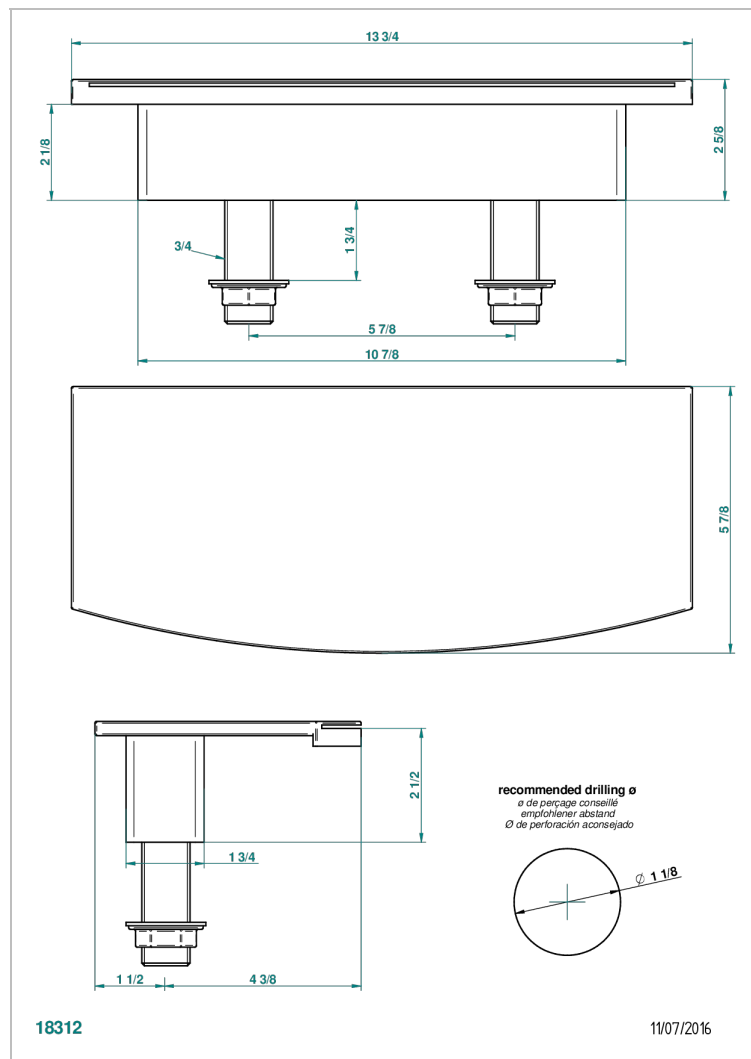

BAMBOU AMBER CRYSTAL

A34-29NIA/E

Rim mounted waterfall bath spout, length: 350 mm

CHARACTERISTIC

- BamboU Amber crystal
- Rim mounted waterfall bath spout, length: 350 mm

RELATED SKU'S

- Ref. G00-77 Connection kit for waterfall spouts