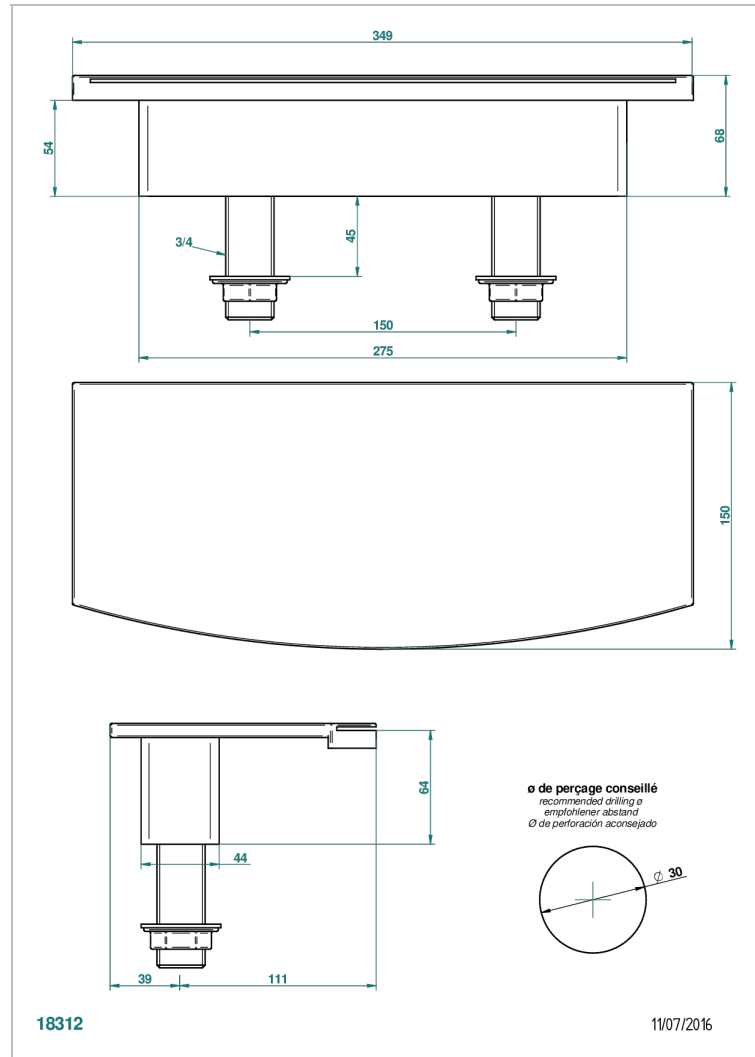

BAMBOU AMBER CRYSTAL

A34-29NIA/E

Rim mounted waterfall bath spout, length: 350 mm

THG[®]
PARIS

CHARACTERISTIC

- BamboU Amber crystal
- Rim mounted waterfall bath spout, length: 350 mm

RELATED SKU'S

- Ref. G00-77 Connection kit for waterfall spouts