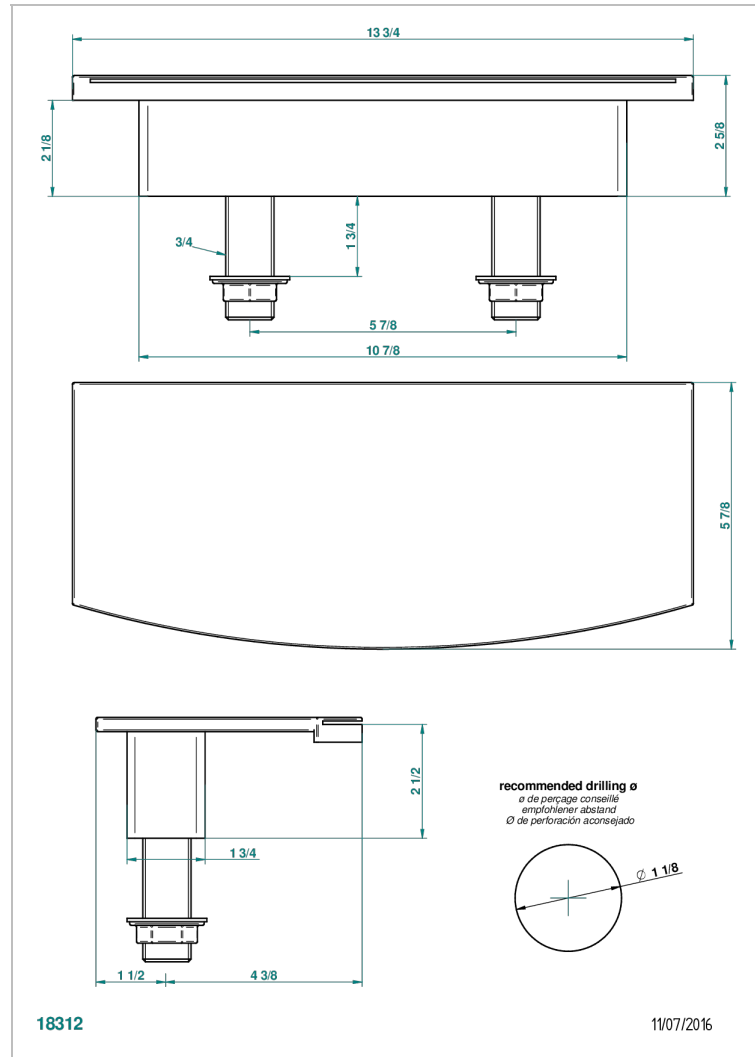

# BAMBOU AMBER CRYSTAL

A34-29NIA/E

Rim mounted waterfall bath spout, length: 350 mm

THG<sup>®</sup>  
PARIS

## CHARACTERISTIC

- BamboU Amber crystal
- Rim mounted waterfall bath spout, length: 350 mm