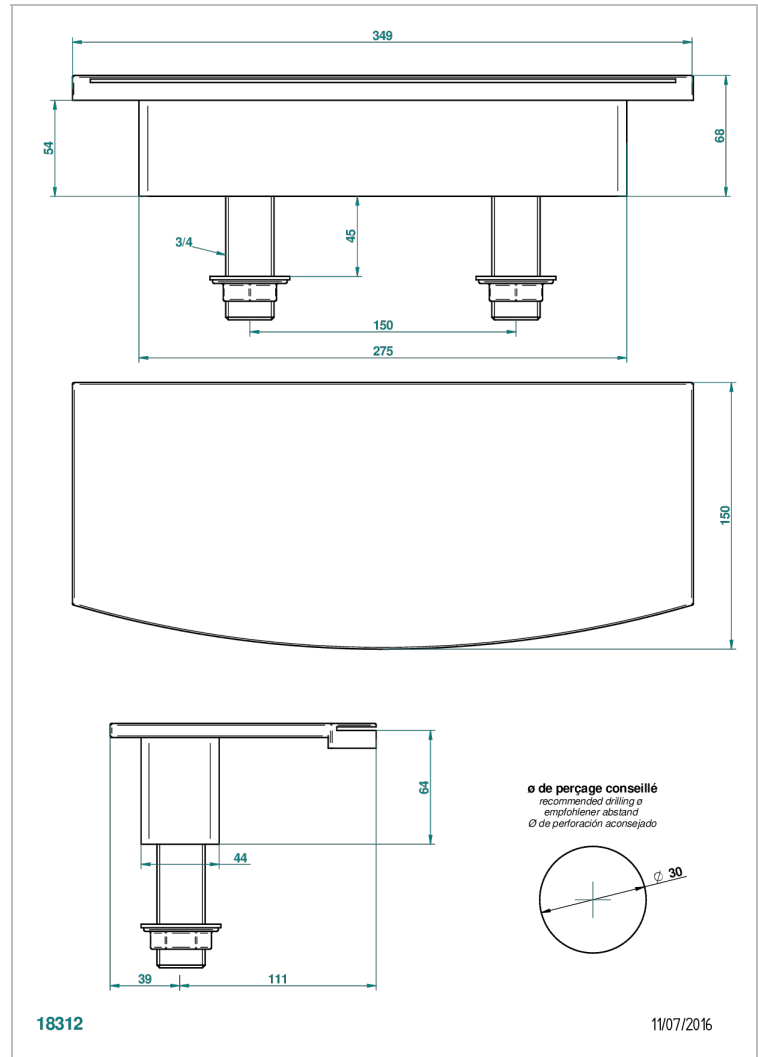

BAMBOU BLACK CRYSTAL

A33-29NIA/E

Rim mounted waterfall bath spout, length: 350 mm

THG[®]
PARIS

CHARACTERISTIC

- Bambou Black crystal
- Rim mounted waterfall bath spout, length: 350 mm

RELATED SKU'S

- Ref. G00-77 Connection kit for waterfall spouts