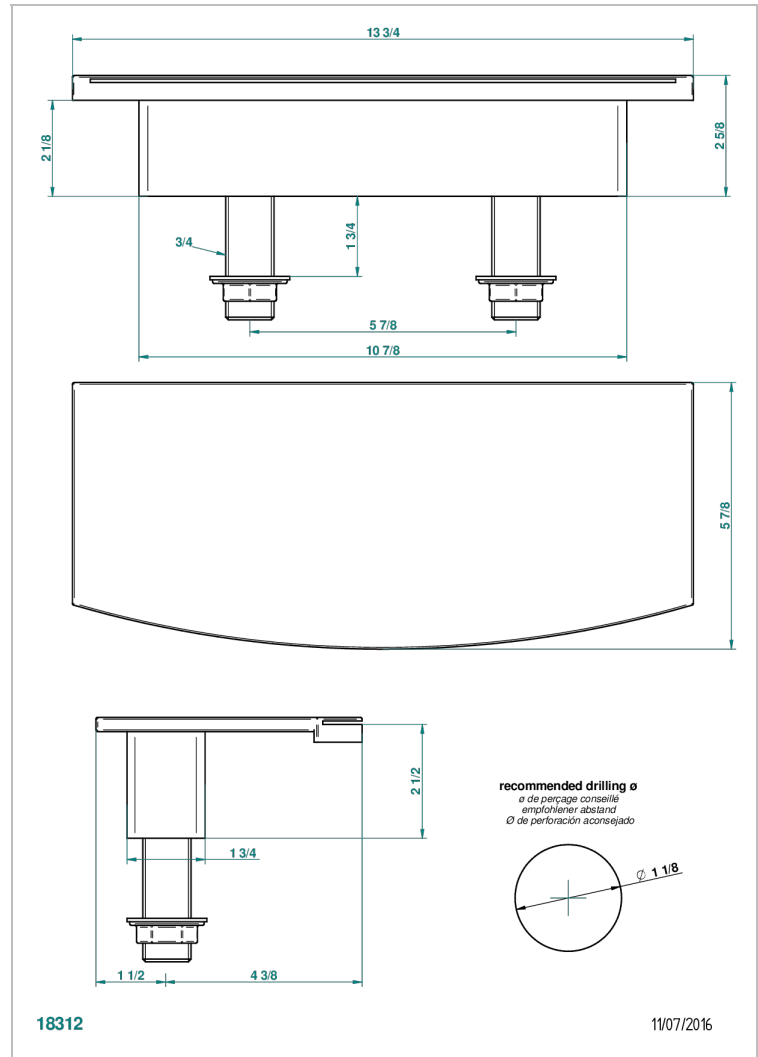

BAMBOU BLACK CRYSTAL

A33-29NIA/E

Rim mounted waterfall bath spout, length: 350 mm

THG[®]
PARIS

CHARACTERISTIC

- Bambou Black crystal
- Rim mounted waterfall bath spout, length: 350 mm

RELATED SKU'S

- Ref. G00-77 Connection kit for waterfall spouts