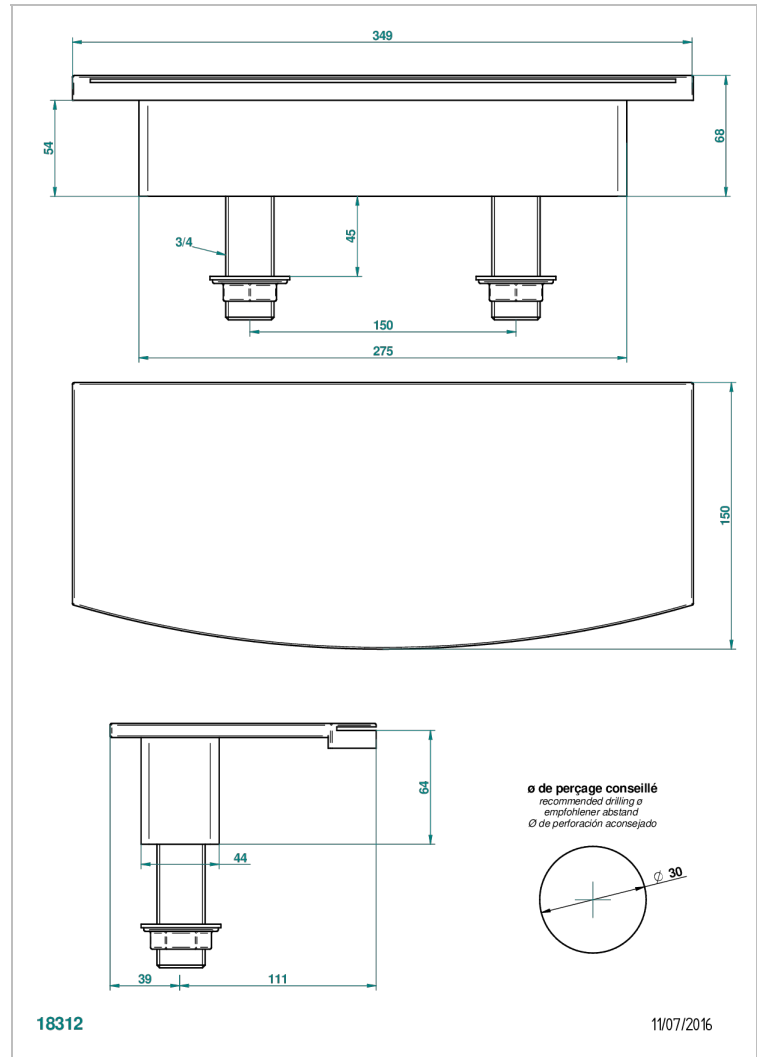

# BAMBOU BLACK CRYSTAL

A33-29NIA/E

Rim mounted waterfall bath spout, length: 350 mm

THG<sup>®</sup>  
PARIS

## CHARACTERISTIC

- Bambou Black crystal
- Rim mounted waterfall bath spout, length: 350 mm