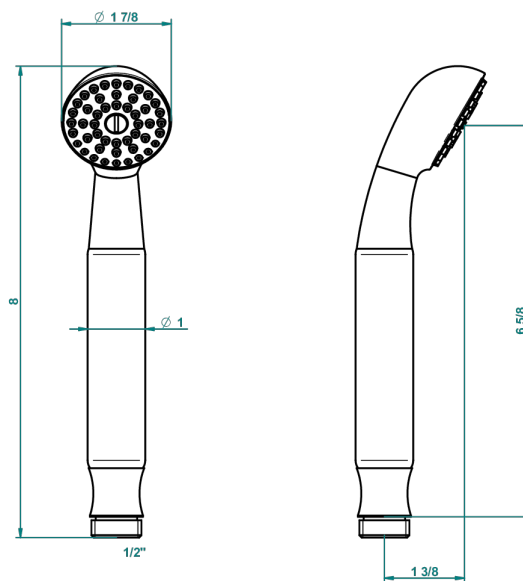

# HAMPTONS WITH LEVER HANDLES

G4S-66

1/2"垂直花洒

1831

10/03/2014