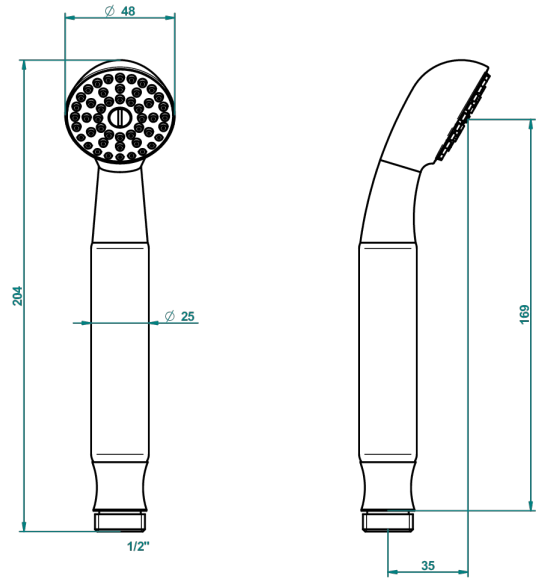

MARQUISE PLATINUM DECOR

A7G-66

Stylised handshower 1/2", straight

THG[®]
PARIS

1831

10/03/2014

CHARACTERISTIC

- ACS : 20ACCLY557

STANDARDS

TECHNICAL SPECS

- Recommandé : 3 bars (max. 5 bars) - Advised : 43,5 psi (max. 72 psi)
- 9,5 l/min à 3 bars (2.5 gpm at 43.5 psi)

AVAILABLE FINITIONS

Antique nickel - H28
Black ceram - D30
Blush PVD - H62
Brass color PVD - H49
Brown bronze color PVD - F33
Gold color PVD - H52