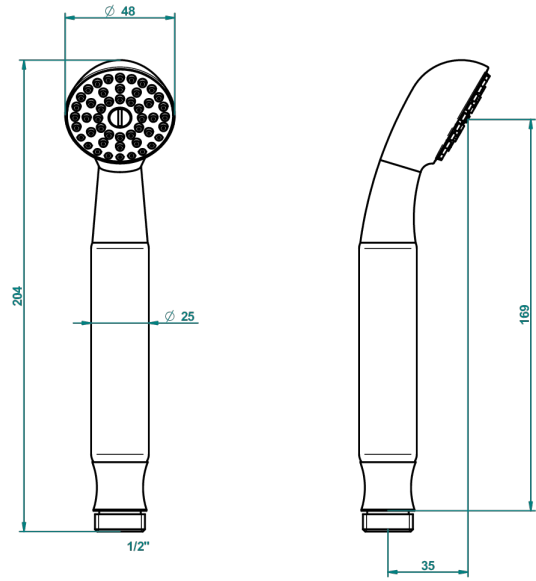

ITHAQUE PLATINUM DECOR

A7B-66

Stylised handshower 1/2", straight

THG[®]
PARIS

1831

10/03/2014

CHARACTERISTIC

- ACS : 20ACCLY557

STANDARDS

TECHNICAL SPECS

- Recommandé : 3 bars (max. 5 bars) - Advised : 43,5 psi (max. 72 psi)
- 9,5 l/min à 3 bars (2.5 gpm at 43.5 psi)

AVAILABLE FINITIONS

Antique nickel - H28
Black ceram - D30
Blush PVD - H62
Brass color PVD - H49
Brown bronze color PVD - F33
Gold color PVD - H52