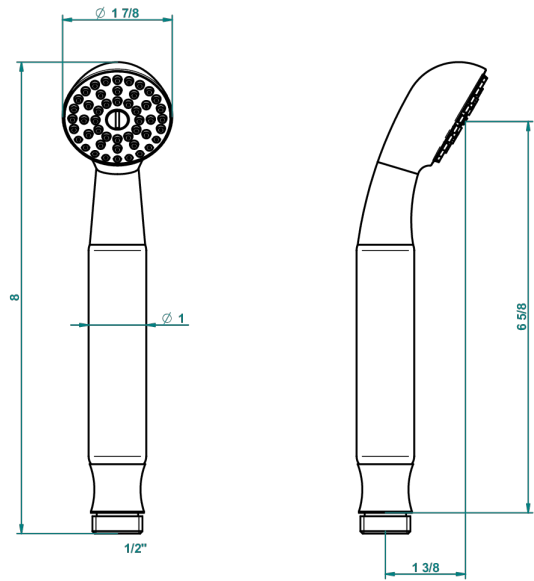

ITHAQUE PLATINUM DECOR

A7B-66

Stylised handshower 1/2", straight

THG[®]
PARIS

1831

10/03/2014

CHARACTERISTIC

- ACS : 20ACCLY557

TECHNICAL SPECS

- Recommandé : 3 bars (max. 5 bars) - Advised : 43,5 psi (max. 72 psi)
- 9,5 l/min à 3 bars (2.5 gpm at 43.5 psi)

STANDARDS

AVAILABLE FINITIONS

Antique nickel - H28
Black ceram - D30
Blush PVD - H62
Brass color PVD - H49
Brown bronze color PVD - F33
Gold color PVD - H52