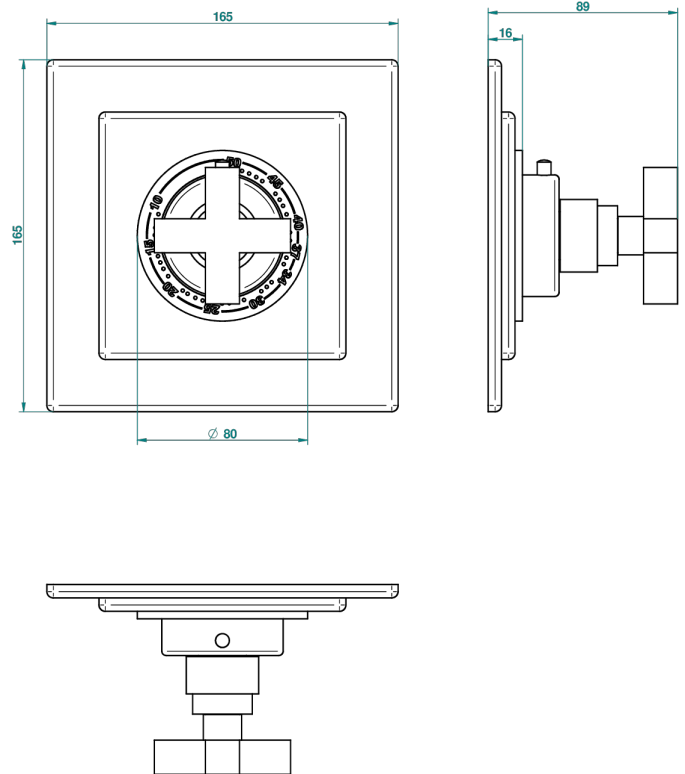

BELUGA WITH LEVER HANDLES

G1U-15EN16EC

Trim plate and handle for eurotherm valve 8200/us & 8300/us

5EC

18309

03/01/2011

CHARACTERISTIC

- Beluga with lever handles
- Trim plate and handle for eurotherm valve 8200/us & 8300/us