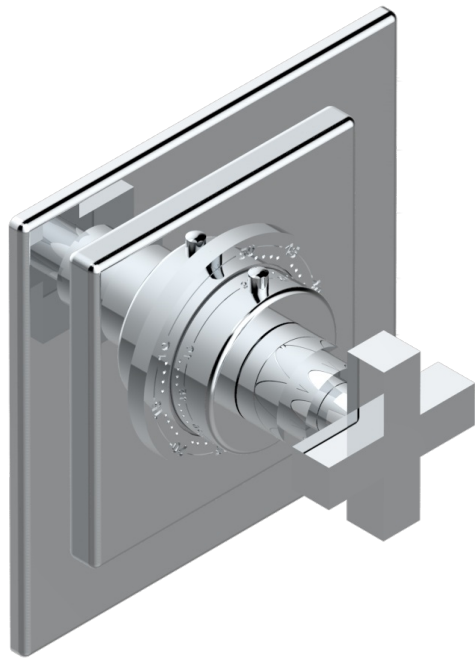

BELUGA WITH LEVER HANDLES

G1U-15EN16EC

Trim plate and handle for eurotherm valve 8200/us & 8300/us

5EC

18309

03/01/2011

CHARACTERISTIC

- Beluga with lever handles
- Trim plate and handle for eurotherm valve 8200/us & 8300/us

AVAILABLE FINITIONS

Black ceram - D30
Blush PVD - H62
Brass color PVD - H49
Brown bronze color PVD - F33
Chrome polished - A02
Chrome polished / gold polished - G02

Copper antique matt, coated - H07
Gold color PVD - H52
Gold mat - F07
Gold polished - F01
Graphite PVD - H64
Light coated bronze - D01