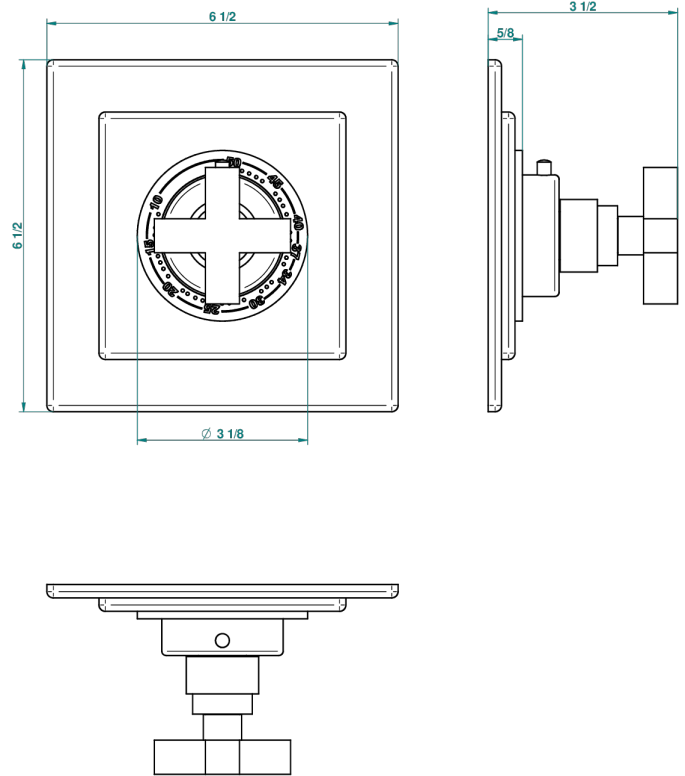

BELUGA WITH LEVER

G1U-15EN16EC

Trim for Eurotherm thermostat n° 8105N, 8200N, 8300

THG[®]
PARIS

5EC

18309

03/01/2011

CHARACTERISTIC

- Beluga with lever
- Trim for Eurotherm thermostat n° 8105N, 8200N, 8300

RELATED SKU'S

- Ref. G00-8105N 1/2" Eurotherm thermostat, 40 l/min with wax cartridge
- Ref. G00-8200N 3/4" Eurotherm thermostat, 80 l/min