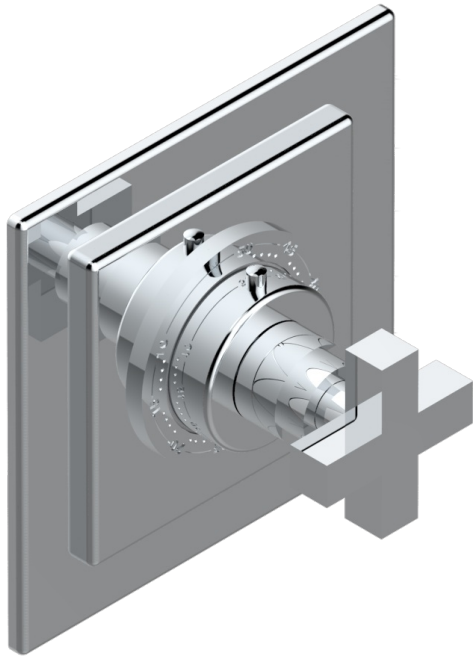

BELUGA WITH LEVER

G1U-15EN16EC

Trim for Eurotherm thermostat n° 8105N, 8200N, 8300

THG[®]
PARIS

5EC

18309

03/01/2011

CHARACTERISTIC

- Beluga with lever
- Trim for Eurotherm thermostat n° 8105N, 8200N, 8300

RELATED SKU'S

- Ref. G00-8105N 1/2" Eurotherm thermostat, 40 l/min with wax cartridge
- Ref. G00-8200N 3/4" Eurotherm thermostat, 80 l/min