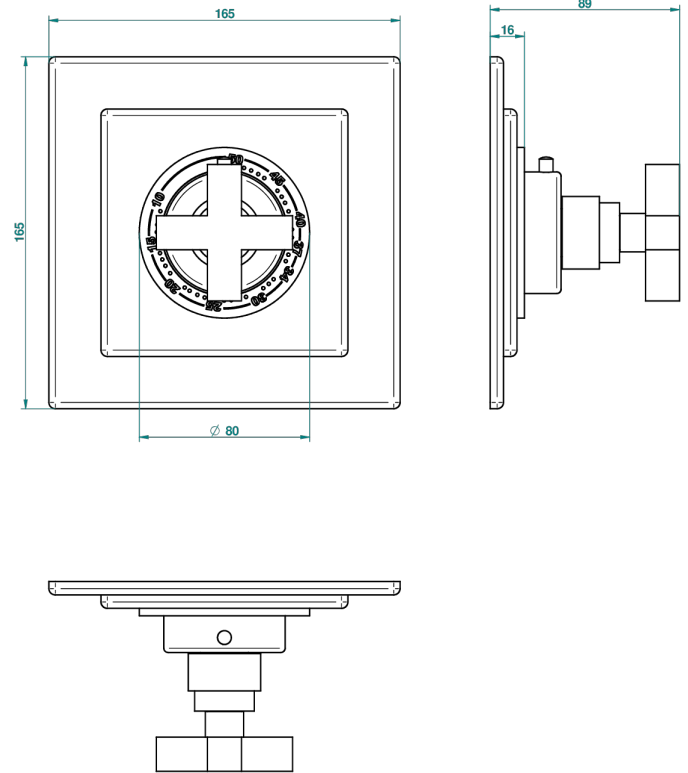

BELUGA WITH LEVER

G1U-15EN16EC

Trim for Eurotherm thermostat n° 8105N, 8200N, 8300

THG[®]
PARIS

5EC

18309

03/01/2011

CHARACTERISTIC

- Beluga with lever
- Trim for Eurotherm thermostat n° 8105N, 8200N, 8300

RELATED SKU'S

- Ref. G00-8105N 1/2" Eurotherm thermostat, 40 l/min with wax cartridge
- Ref. G00-8200N 3/4" Eurotherm thermostat, 80 l/min