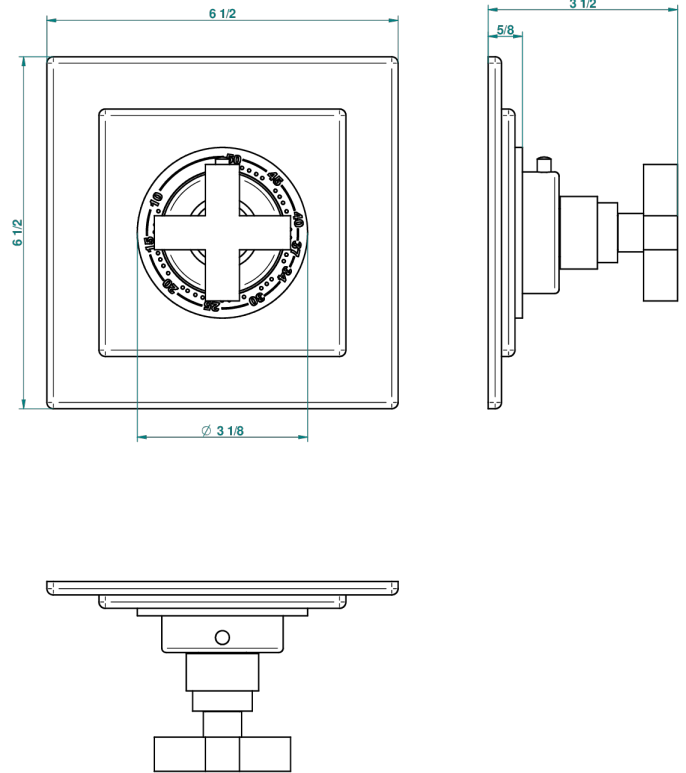

BELUGA WITH LEVER

G1U-15EN16EC

Trim for Eurotherm thermostat n° 8105N, 8200N, 8300

THG[®]
PARIS

5EC

18309

03/01/2011

CHARACTERISTIC

- Beluga with lever
- Trim for Eurotherm thermostat n° 8105N, 8200N, 8300

RELATED SKU'S

- Ref. G00-8105N 1/2" Eurotherm thermostat, 40 l/min with wax cartridge
- Ref. G00-8200N 3/4" Eurotherm thermostat, 80 l/min