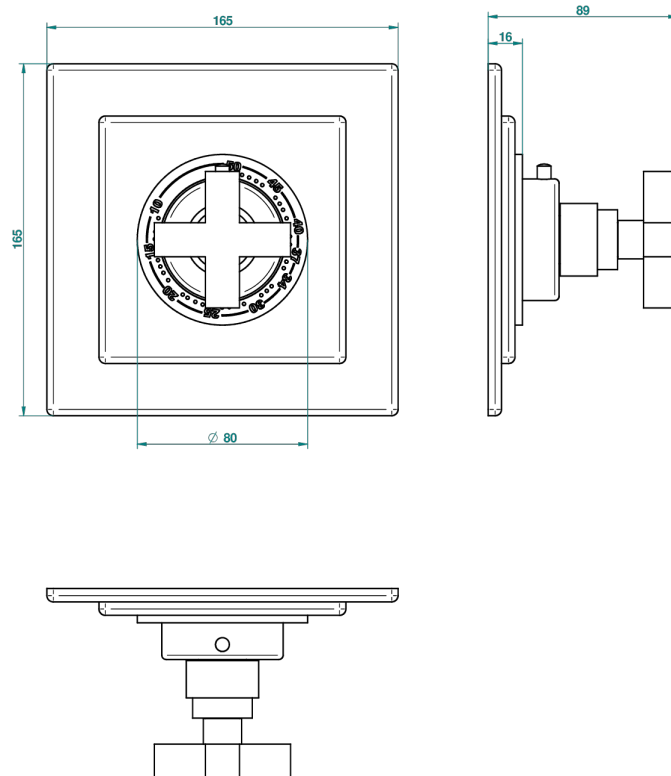

5EC

18309

03/01/2011

CHARACTERISTIC

- Beluga
- Trim for Eurotherm thermostat n° 8105N, 8200N, 8300

RELATED SKU'S

- Ref. G00-8105N 1/2" Eurotherm thermostat, 40 l/min with wax cartridge
- Ref. G00-8200N 3/4" Eurotherm thermostat, 80 l/min

AVAILABLE FINITIONS

Antique nickel - H28
Black ceram - D30
Blush PVD - H62
Brass color PVD - H49
Brown bronze color PVD - F33
Gold color PVD - H52

Graphite PVD - H64
Lacquered light bronze - D01
Matt Umber PVD - H67
Matt blush PVD - H60
Matt brass color PVD - H50
Matt brown bronze color PVD - F34

Matt chrome - C02
Matt gold - F07
Matt gold color PVD - H53
Matt graphite PVD - H65
Matt nickel (color finish) - C01
Matt nickel color PVD - H56

Nickel color PVD - H55
Polished chrome (color finish) - A02
Polished chrome / Polished gold (color finish) - G02
Polished gold (color finish) - F01
Polished nickel - B01
Soft gold - F30

Soft matt gold - F31
Umber PVD - H66
Varnished matt antique red copper (color finish) - H07