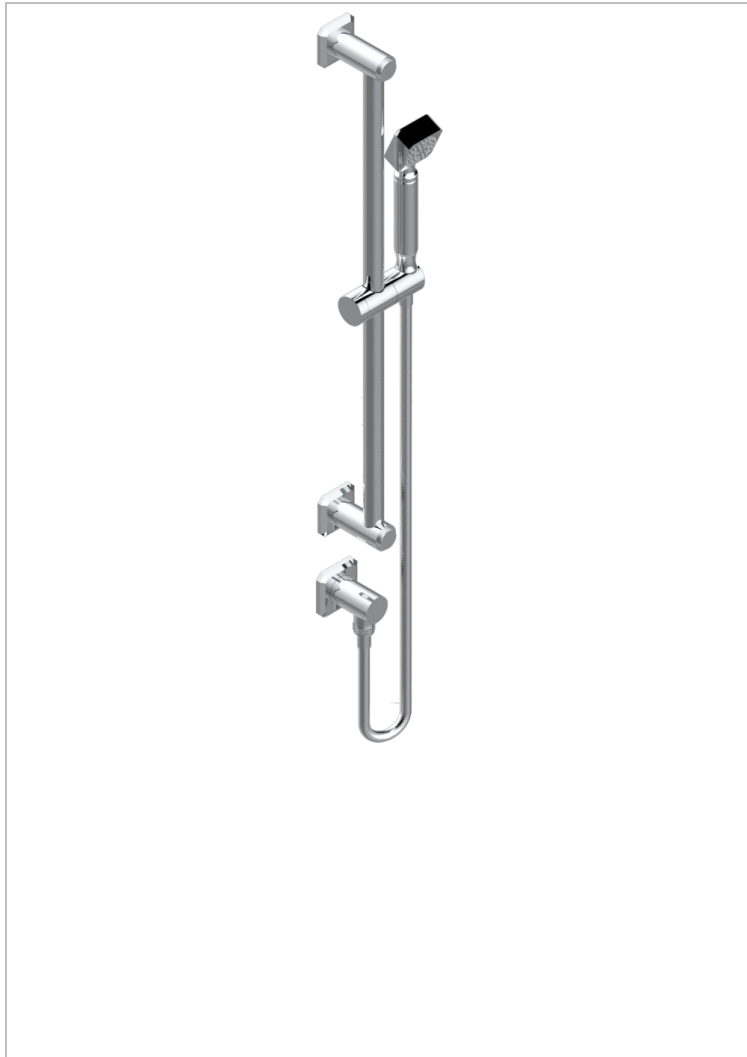

# METROPOLIS BLACK CRYSTAL WITH LEVER

A2M-58

Wall mounted stylised handshower, sidebar, hose, hook and elbow

## CHARACTERISTIC

- Métropolis Black crystal with lever
- Wall mounted stylised handshower, sidebar, hose, hook and elbow

## AVAILABLE FINITIONS

Antique nickel - H28  
Black ceram - D30  
Blush PVD - H62  
Brass color PVD - H49  
Brown bronze color PVD - F33  
Gold color PVD - H52

Graphite PVD - H64  
Matt Umber PVD - H67  
Matt blush PVD - H60  
Matt brass color PVD - H50  
Matt brown bronze color PVD - F34  
Matt chrome - C02