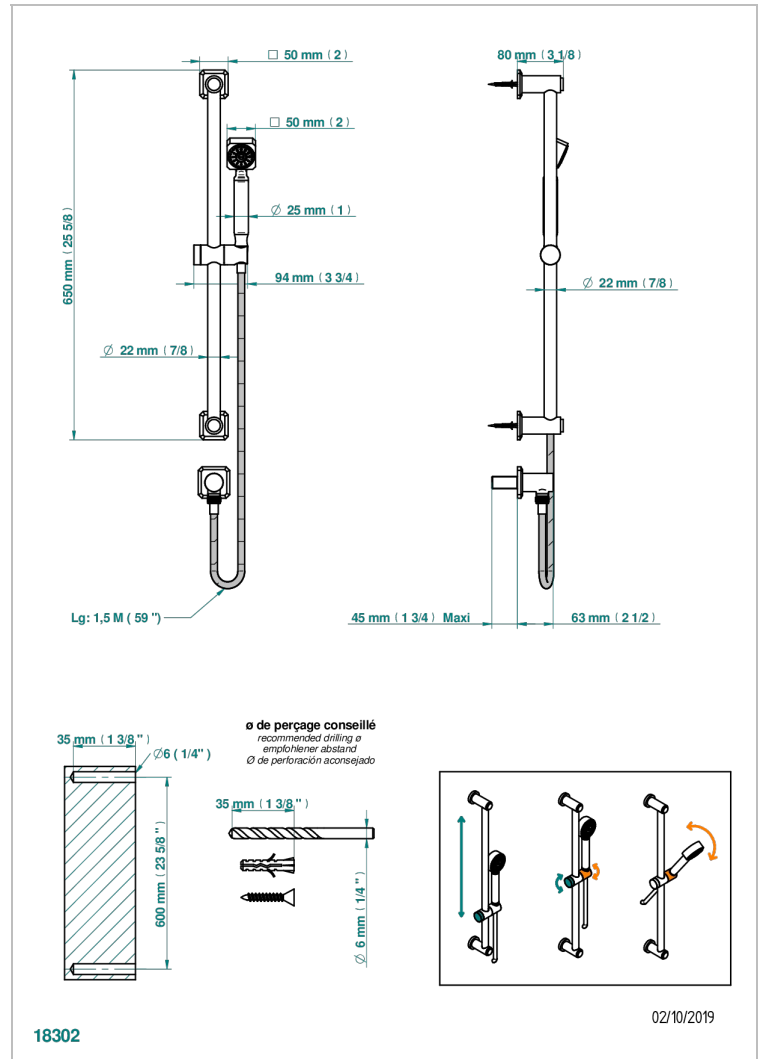

# METROPOLIS BLACK CRYSTAL WITH LEVER

A2M-58

Wall mounted stylised handshower, sidebar, hose, hook and elbow

## CHARACTERISTIC

- Métropolis Black crystal with lever
- Wall mounted stylised handshower, sidebar, hose, hook and elbow

## TECHNICAL SPECS

- Recommandé : 3 bars (max. 5 bars) - Advised : 43,5 psi (max. 72 psi)
- 9,5 l/min à 3 bars (2.5 gpm at 43.5 psi)