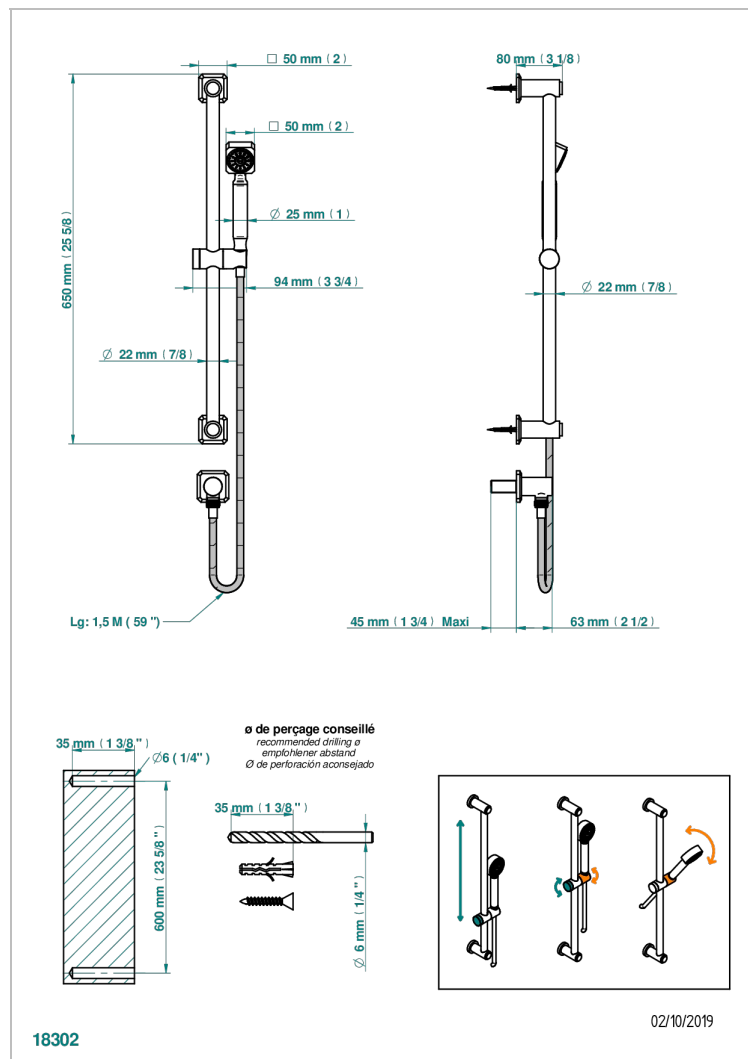

# METROPOLIS BLACK CRYSTAL

A2L-58

Wall mounted stylised handshower, sidebar, hose, hook and elbow

## CHARACTERISTIC

- Métropolis Black crystal
- Wall mounted stylised handshower, sidebar, hose, hook and elbow

## TECHNICAL SPECS

- Recommandé : 3 bars (max. 5 bars) - Advised : 43,5 psi (max. 72 psi)
- 9,5 l/min à 3 bars (2.5 gpm at 43.5 psi)