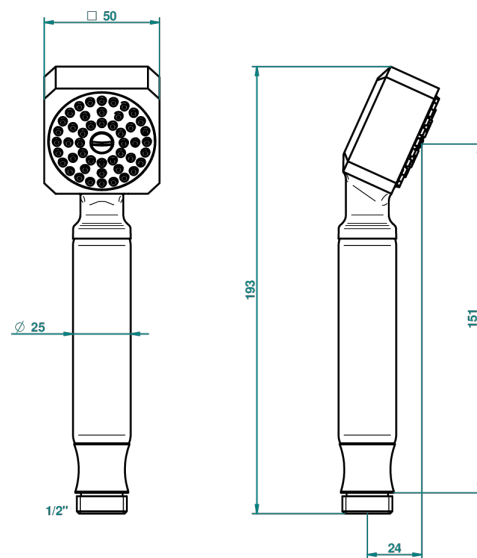

METROPOLIS BLACK CRYSTAL WITH LEVER

A2M-66

Stylised handshower 1/2", straight

18301

07/12/2010

CHARACTERISTIC

- ACS : 20ACCLY557

STANDARDS

TECHNICAL SPECS

- Recommandé : 3 bars (max. 5 bars) - Advised : 43,5 psi (max. 72 psi)
- 9,5 l/min à 3 bars (2.5 gpm at 43.5 psi)

AVAILABLE FINITIONS

Antique nickel - H28
Black ceram - D30
Blush PVD - H62
Brass color PVD - H49
Brown bronze color PVD - F33
Gold color PVD - H52