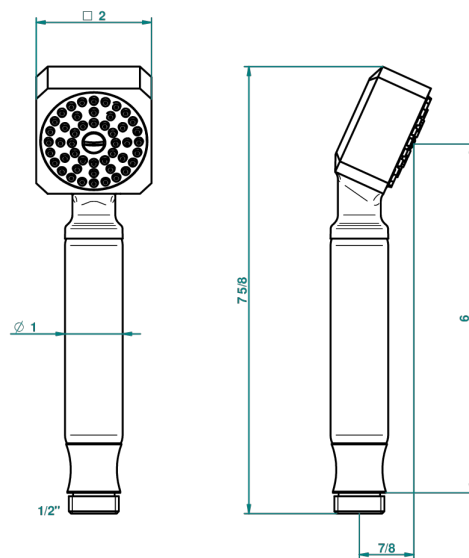

METROPOLIS BLACK CRYSTAL WITH LEVER

A2M-66

Stylised handshower 1/2", straight

18301

07/12/2010

CHARACTERISTIC

- ACS : 20ACCLY557

STANDARDS

TECHNICAL SPECS

- Recommandé : 3 bars (max. 5 bars) - Advised : 43,5 psi (max. 72 psi)
- 9,5 l/min à 3 bars (2.5 gpm at 43.5 psi)

AVAILABLE FINITIONS

Antique nickel - H28
Black ceram - D30
Blush PVD - H62
Brass color PVD - H49
Brown bronze color PVD - F33
Gold color PVD - H52