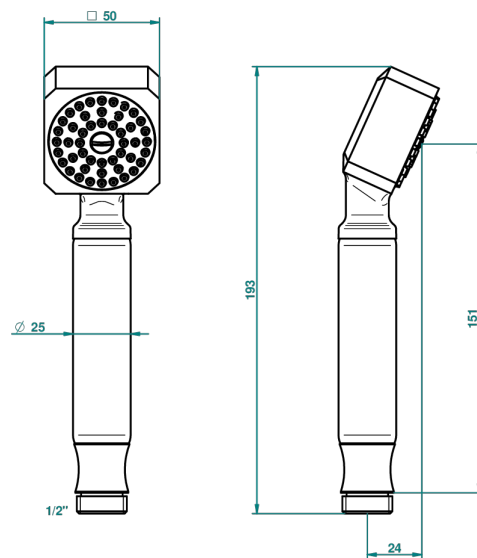

METROPOLIS BLACK CRYSTAL

A2L-66

Stylised handshower 1/2", straight

18301

07/12/2010

CHARACTERISTIC

- ACS : 20ACCLY557

TECHNICAL SPECS

- Recommandé : 3 bars (max. 5 bars) - Advised : 43,5 psi (max. 72 psi)
- 9,5 l/min à 3 bars (2.5 gpm at 43.5 psi)

STANDARDS

AVAILABLE FINITIONS

Antique nickel - H28
Black ceram - D30
Blush PVD - H62
Brass color PVD - H49
Brown bronze color PVD - F33
Gold color PVD - H52