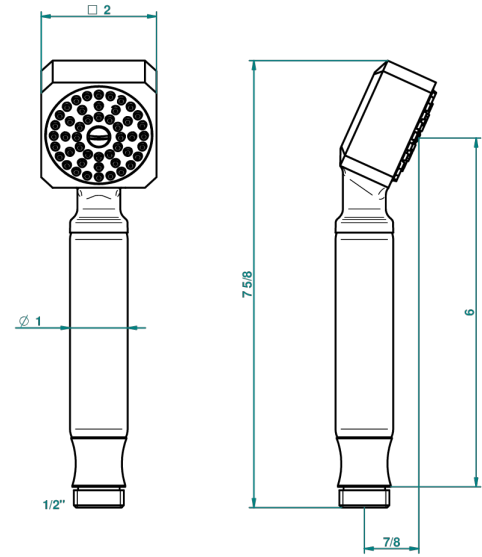

METROPOLIS BLACK CRYSTAL

A2L-66

Stylised handshower 1/2", straight

THG[®]
PARIS

18301

07/12/2010

CHARACTERISTIC

- ACS : 20ACCLY557

STANDARDS

TECHNICAL SPECS

- Recommandé : 3 bars (max. 5 bars) - Advised : 43,5 psi (max. 72 psi)
- 9,5 l/min à 3 bars (2.5 gpm at 43.5 psi)

AVAILABLE FINITIONS

Antique nickel - H28
Black ceram - D30
Blush PVD - H62
Brass color PVD - H49
Brown bronze color PVD - F33
Gold color PVD - H52