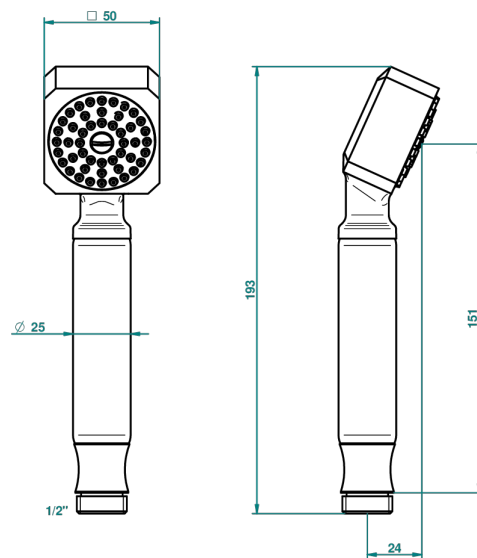

METROPOLIS CLEAR CRYSTAL WITH LEVER

A2B-66

Stylised handshower 1/2", straight

18301

07/12/2010

CHARACTERISTIC

- ACS : 20ACCLY557

STANDARDS

TECHNICAL SPECS

- Recommandé : 3 bars (max. 5 bars) - Advised : 43,5 psi (max. 72 psi)
- 9,5 l/min à 3 bars (2.5 gpm at 43.5 psi)

AVAILABLE FINITIONS

Antique nickel - H28
Black ceram - D30
Blush PVD - H62
Brass color PVD - H49
Brown bronze color PVD - F33
Gold color PVD - H52