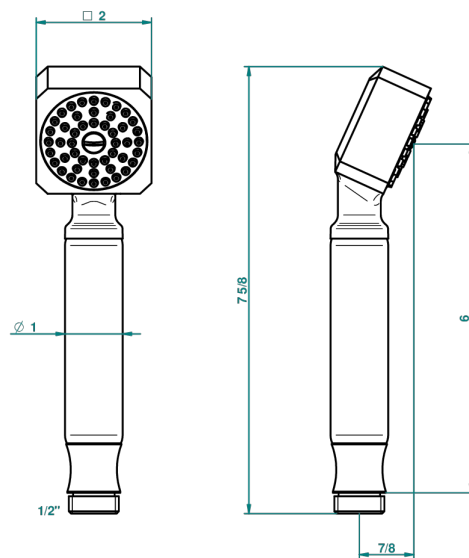

# METROPOLIS CLEAR CRYSTAL WITH LEVER

A2B-66

Stylised handshower 1/2", straight

18301

07/12/2010

## CHARACTERISTIC

- ACS : 20ACCLY557