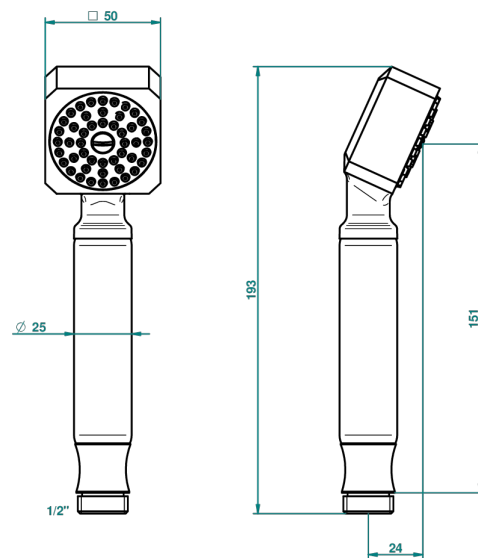

# METROPOLIS CLEAR CRYSTAL WITH LEVER

A2B-66

Stylised handshower 1/2", straight

18301

07/12/2010

## CHARACTERISTIC

- ACS : 20ACCLY557