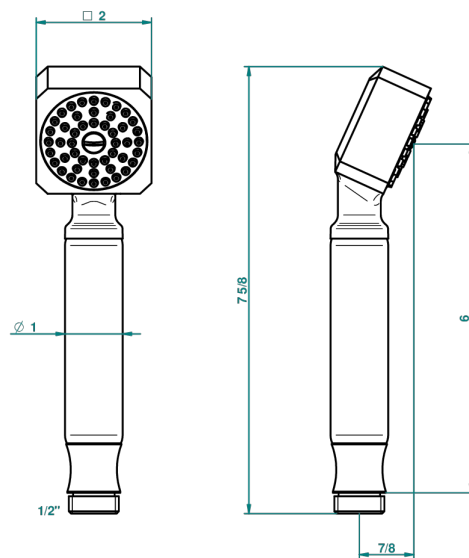

METROPOLIS CLEAR CRYSTAL WITH LEVER

A2B-66

Stylised handshower 1/2", straight

18301

07/12/2010

CHARACTERISTIC

- ACS : 20ACCLY557

STANDARDS

TECHNICAL SPECS

- Recommandé : 3 bars (max. 5 bars) - Advised : 43,5 psi (max. 72 psi)
- 9,5 l/min à 3 bars (2.5 gpm at 43.5 psi)

AVAILABLE FINITIONS

Antique nickel - H28
Black ceram - D30
Blush PVD - H62
Brass color PVD - H49
Brown bronze color PVD - F33
Gold color PVD - H52