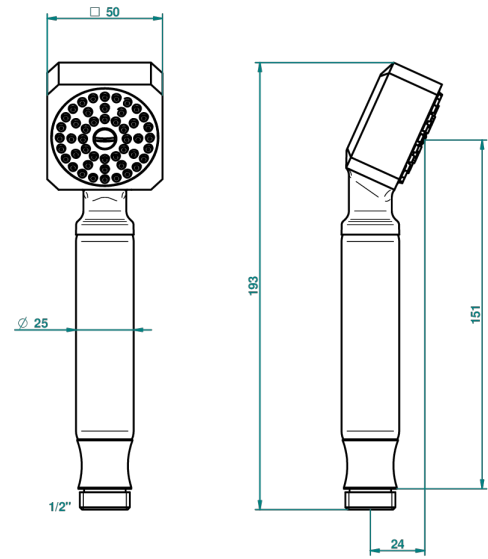

METROPOLIS CLEAR CRYSTAL

A2A-66

Stylised handshower 1/2", straight

THG[®]
PARIS

18301

07/12/2010

CHARACTERISTIC

- ACS : 20ACCLY557

TECHNICAL SPECS

- Recommandé : 3 bars (max. 5 bars) - Advised : 43,5 psi (max. 72 psi)
- 9,5 l/min à 3 bars (2.5 gpm at 43.5 psi)

STANDARDS

AVAILABLE FINITIONS

Antique nickel - H28
Black ceram - D30
Blush PVD - H62
Brass color PVD - H49
Brown bronze color PVD - F33
Gold color PVD - H52