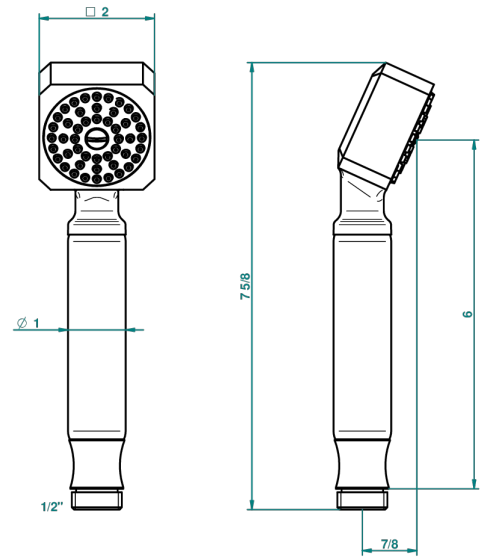

METROPOLIS CLEAR CRYSTAL

A2A-66

Stylised handshower 1/2", straight

THG[®]
PARIS

18301

07/12/2010

CHARACTERISTIC

- ACS : 20ACCLY557

STANDARDS

TECHNICAL SPECS

- Recommandé : 3 bars (max. 5 bars) - Advised : 43,5 psi (max. 72 psi)
- 9,5 l/min à 3 bars (2.5 gpm at 43.5 psi)

AVAILABLE FINITIONS

Antique nickel - H28
Black ceram - D30
Blush PVD - H62
Brass color PVD - H49
Brown bronze color PVD - F33
Gold color PVD - H52