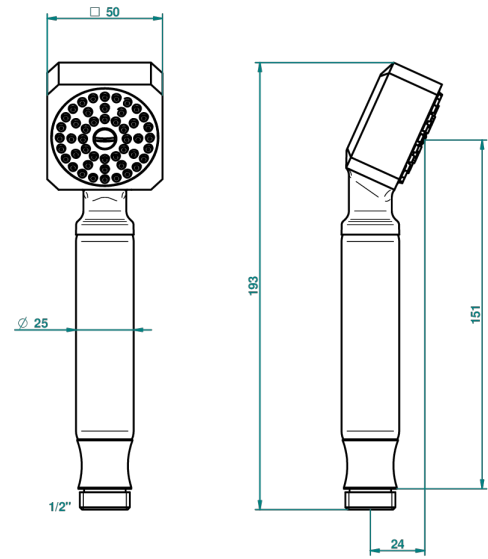

METROPOLIS CLEAR CRYSTAL

A2A-66

Stylised handshower 1/2", straight

THG[®]
PARIS

18301

07/12/2010

CHARACTERISTIC

- ACS : 20ACCLY557

STANDARDS

TECHNICAL SPECS

- Recommandé : 3 bars (max. 5 bars) - Advised : 43,5 psi (max. 72 psi)
- 9,5 l/min à 3 bars (2.5 gpm at 43.5 psi)

AVAILABLE FINITIONS

Antique nickel - H28
Black ceram - D30
Blush PVD - H62
Brass color PVD - H49
Brown bronze color PVD - F33
Gold color PVD - H52