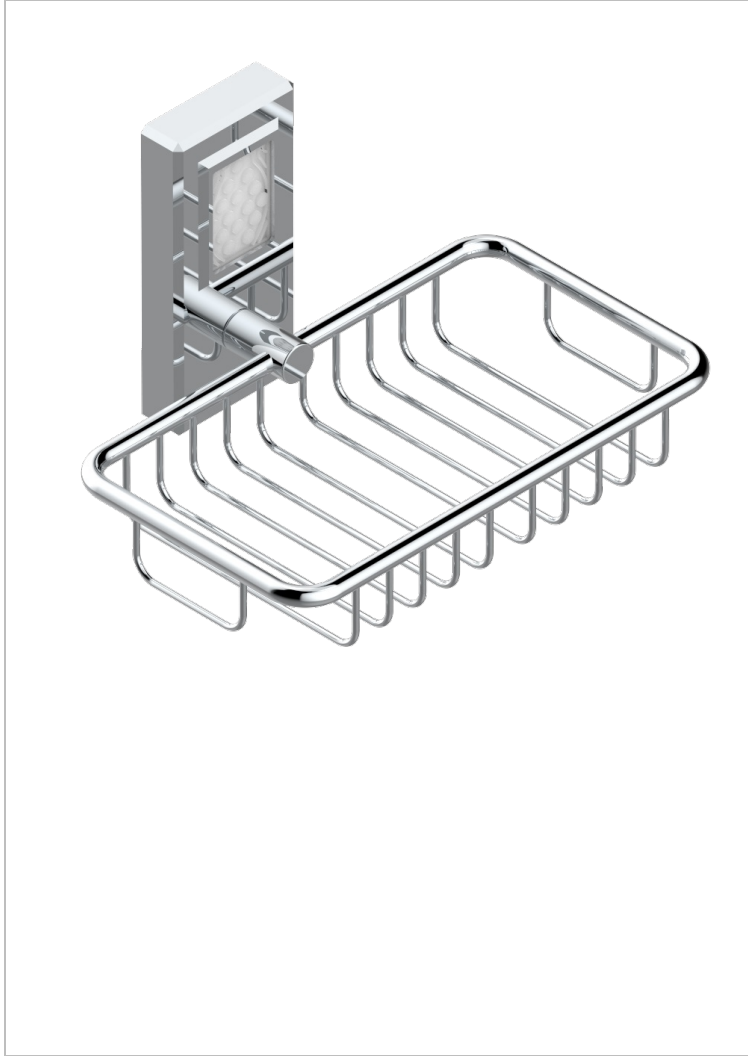

# METROPOLIS CLEAR CRYSTAL WITH LEVER HANDLES

A2B-620

Soap basket, wall mounted 6"1/4 x 3"5/8

## CHARACTERISTIC

- Métropolis Clear crystal with lever handles
- Soap basket, wall mounted 6"1/4 x 3"5/8

## AVAILABLE FINITIONS

Black ceram - D30  
Blush PVD - H62  
Brass color PVD - H49  
Brown bronze color PVD - F33  
Chrome polished - A02  
Chrome polished / gold polished - G02

Gold color PVD - H52  
Gold mat - F07  
Gold polished - F01  
Graphite PVD - H64  
Matt Umber PVD - H67  
Matt blush PVD - H60