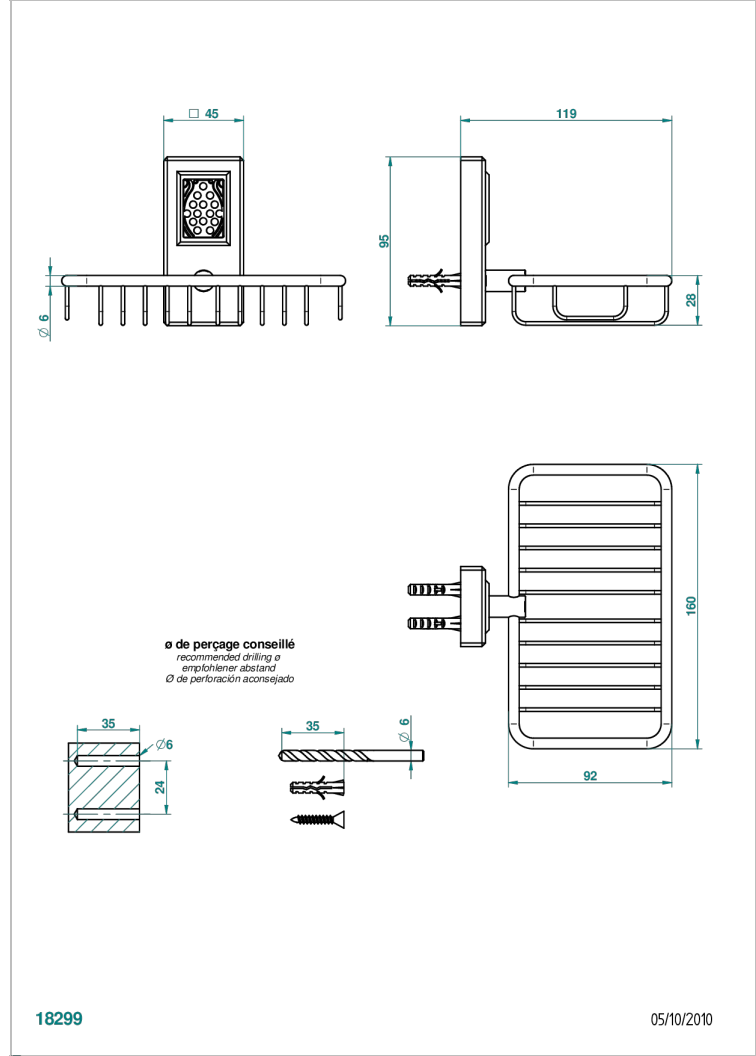

# METROPOLIS CLEAR CRYSTAL WITH LEVER HANDLES

A2B-620

Soap basket, wall mounted 6"1/4 x 3"5/8

## CHARACTERISTIC

- Métropolis Clear crystal with lever handles
- Soap basket, wall mounted 6"1/4 x 3"5/8