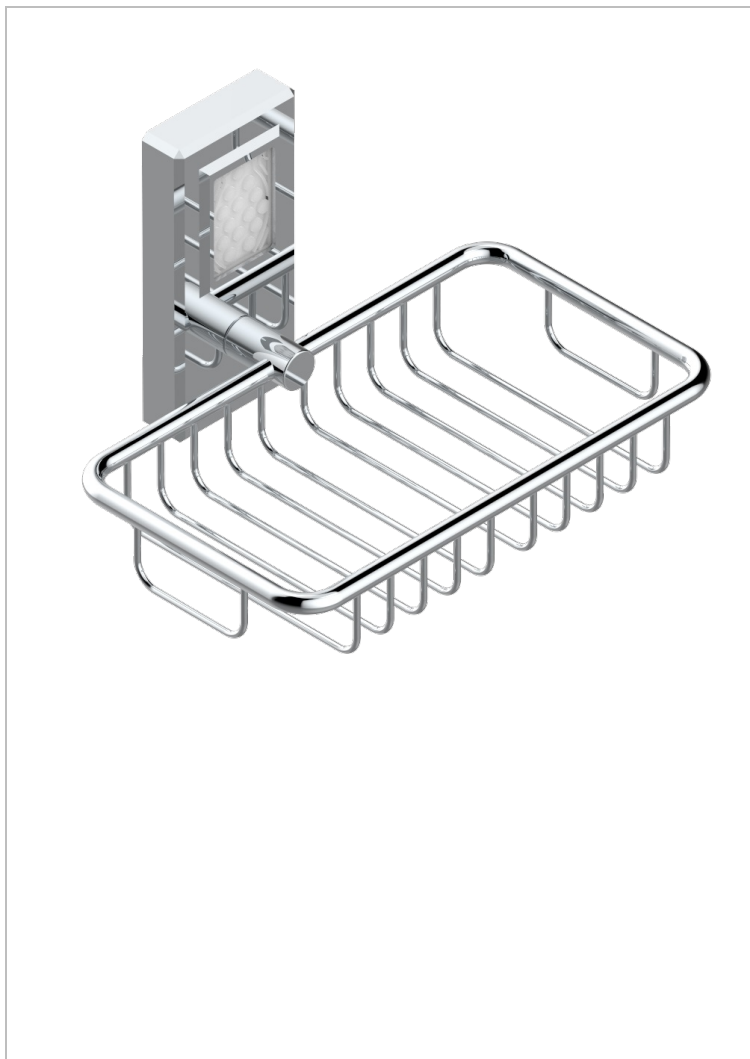

# METROPOLIS CLEAR CRYSTAL WITH LEVER HANDLES

A2B-620

Soap basket, wall mounted 6"1/4 x 3"5/8

## CHARACTERISTIC

- Métropolis Clear crystal with lever handles
- Soap basket, wall mounted 6"1/4 x 3"5/8