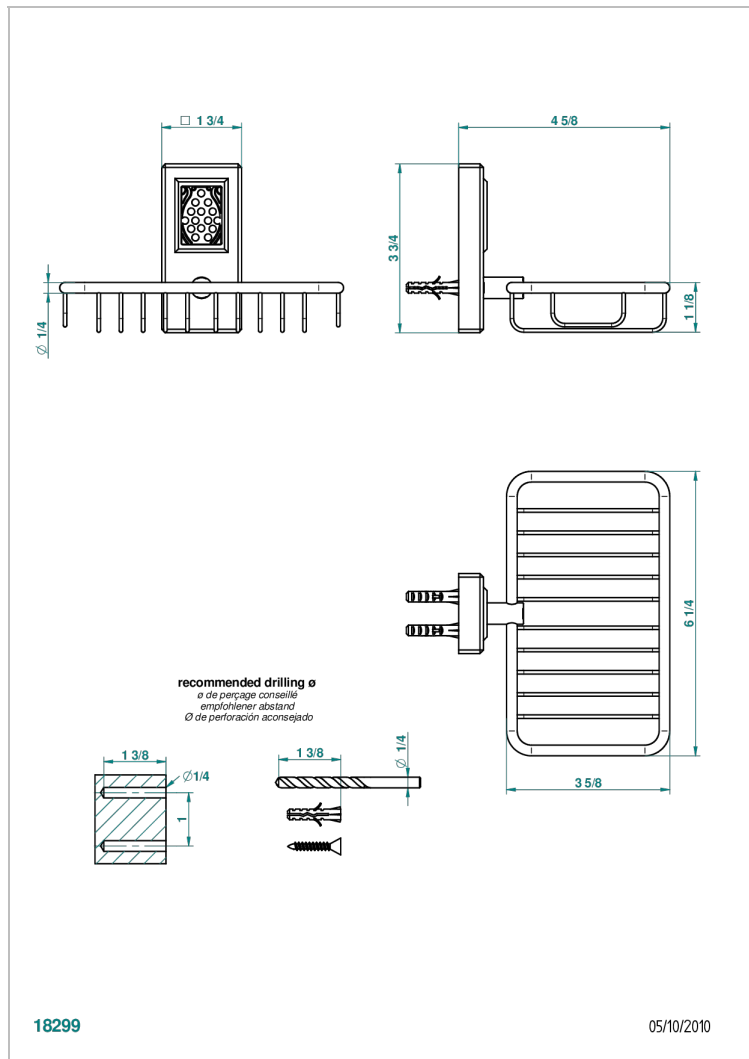

# METROPOLIS CLEAR CRYSTAL WITH LEVER HANDLES

A2B-620

Soap basket, wall mounted 6"1/4 x 3"5/8

## CHARACTERISTIC

- Métropolis Clear crystal with lever handles
- Soap basket, wall mounted 6"1/4 x 3"5/8