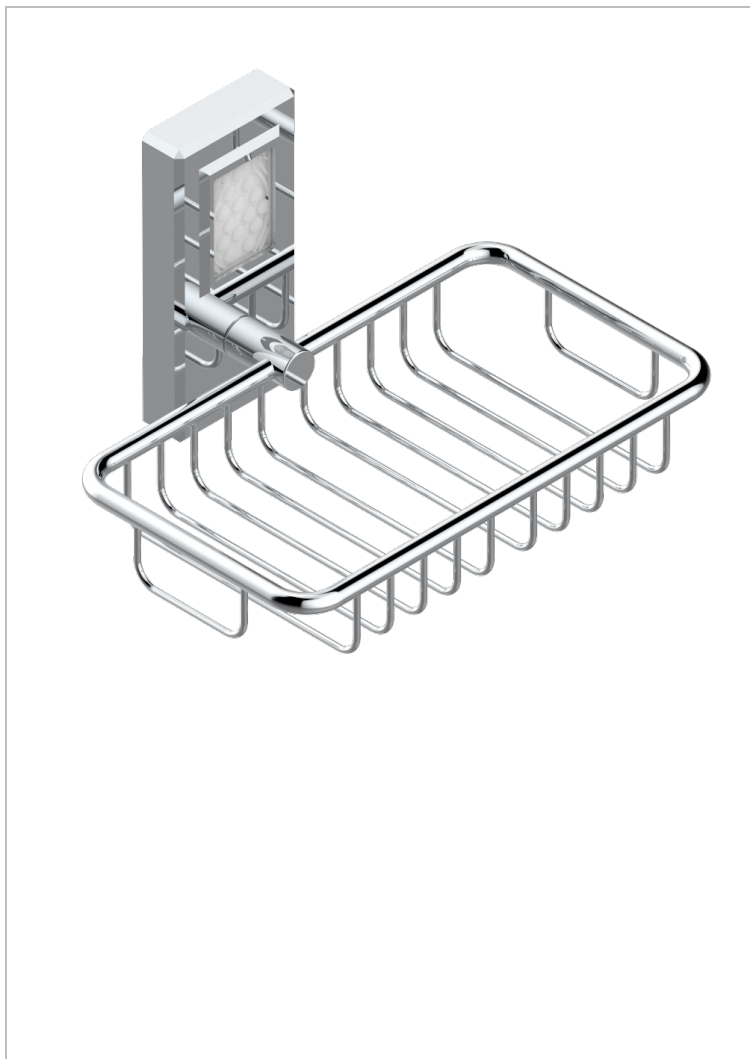

# METROPOLIS CLEAR CRYSTAL WITH LEVER

A2B-620

Net soap dish with flange, 160 x 95 mm

## CHARACTERISTIC

- Métropolis Clear crystal with lever
- Net soap dish with flange, 160 x 95 mm

## AVAILABLE FINITIONS

Antique nickel - H28  
Black ceram - D30  
Blush PVD - H62  
Brass color PVD - H49  
Brown bronze color PVD - F33  
Gold color PVD - H52

Graphite PVD - H64  
Matt Umber PVD - H67  
Matt blush PVD - H60  
Matt brass color PVD - H50  
Matt brown bronze color PVD - F34  
Matt chrome - C02