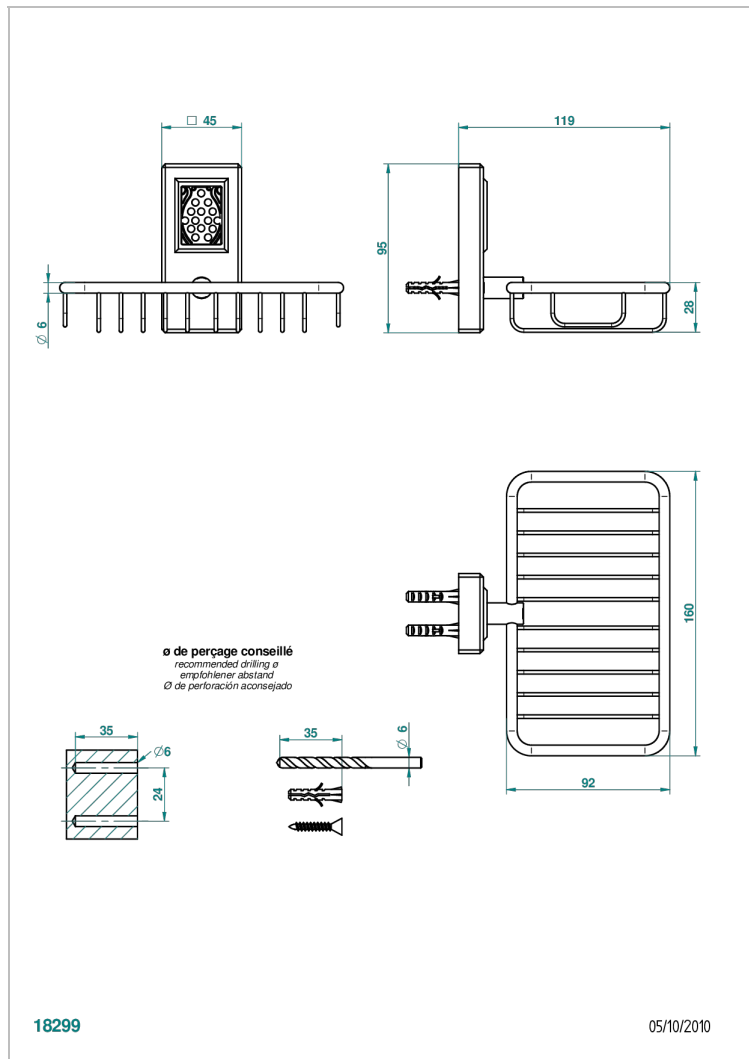

# METROPOLIS CLEAR CRYSTAL WITH LEVER

A2B-620

Net soap dish with flange, 160 x 95 mm

## CHARACTERISTIC

- Métropolis Clear crystal with lever
- Net soap dish with flange, 160 x 95 mm