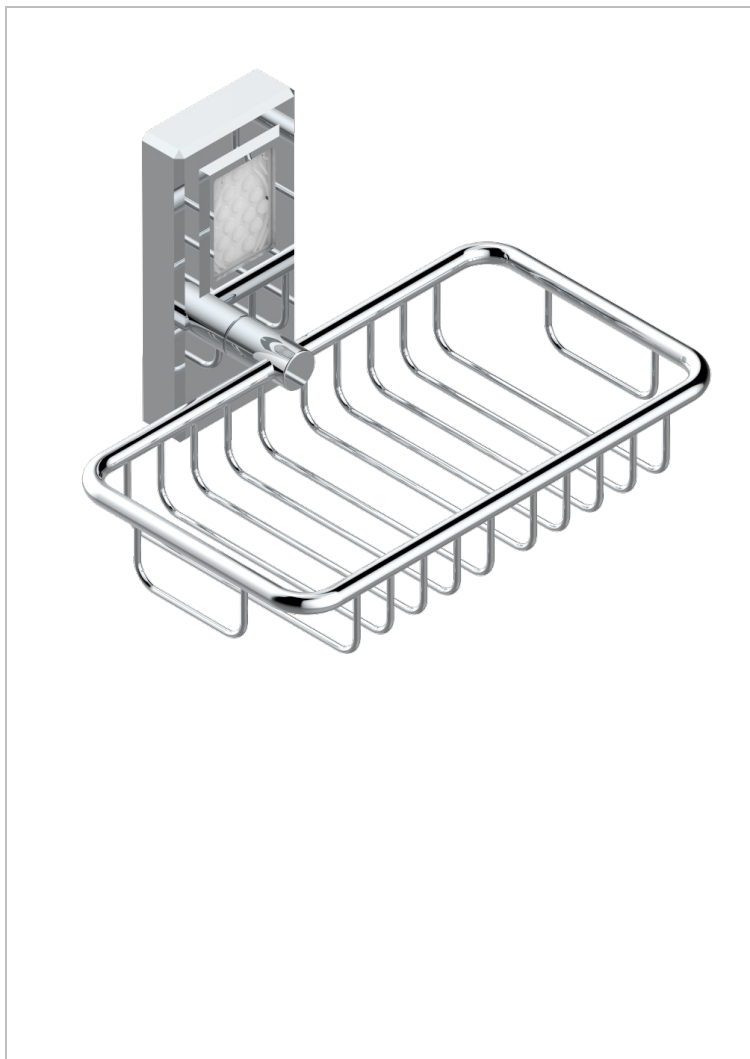

METROPOLIS CLEAR CRYSTAL WITH LEVER

A2B-620

Net soap dish with flange, 160 x 95 mm

CHARACTERISTIC

- Métropolis Clear crystal with lever
- Net soap dish with flange, 160 x 95 mm

AVAILABLE FINITIONS

Antique nickel - H28
Black ceram - D30
Blush PVD - H62
Brass color PVD - H49
Brown bronze color PVD - F33
Gold color PVD - H52

Graphite PVD - H64
Matt Umber PVD - H67
Matt blush PVD - H60
Matt brass color PVD - H50
Matt brown bronze color PVD - F34
Matt chrome - C02

Matt gold - F07
Matt gold color PVD - H53
Matt graphite PVD - H65
Matt nickel (color finish) - C01
Matt nickel color PVD - H56
Nickel color PVD - H55