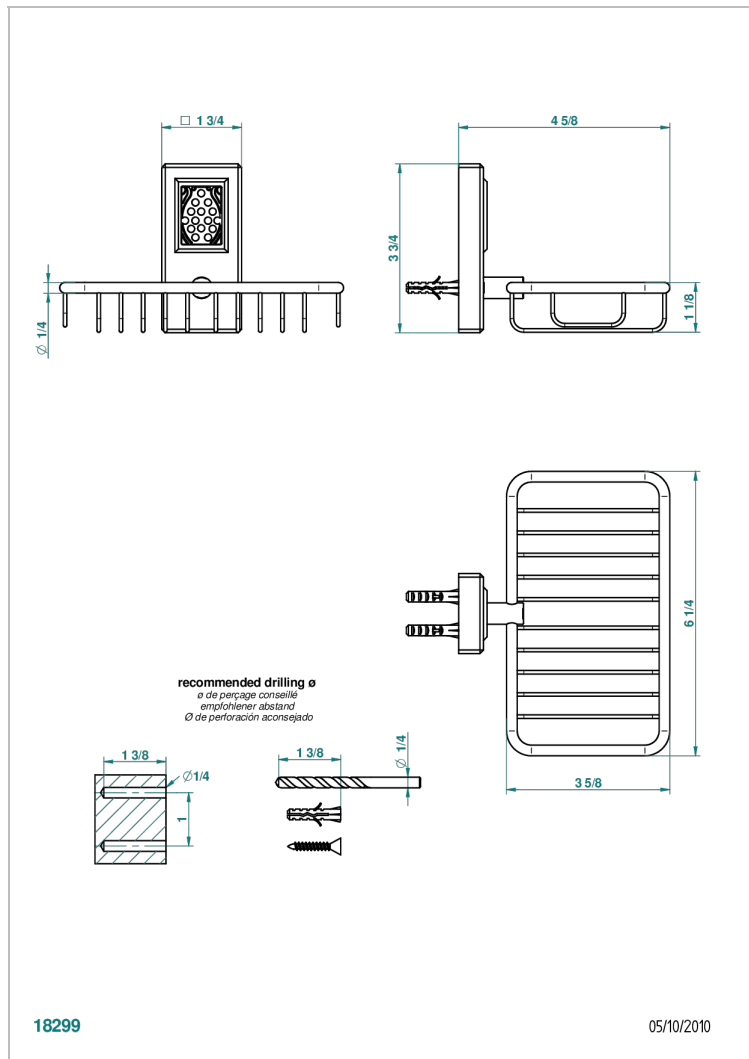

METROPOLIS CLEAR CRYSTAL WITH LEVER

A2B-620

Net soap dish with flange, 160 x 95 mm

CHARACTERISTIC

- Métropolis Clear crystal with lever
- Net soap dish with flange, 160 x 95 mm

AVAILABLE FINITIONS

Antique nickel - H28
Black ceram - D30
Blush PVD - H62
Brass color PVD - H49
Brown bronze color PVD - F33
Gold color PVD - H52